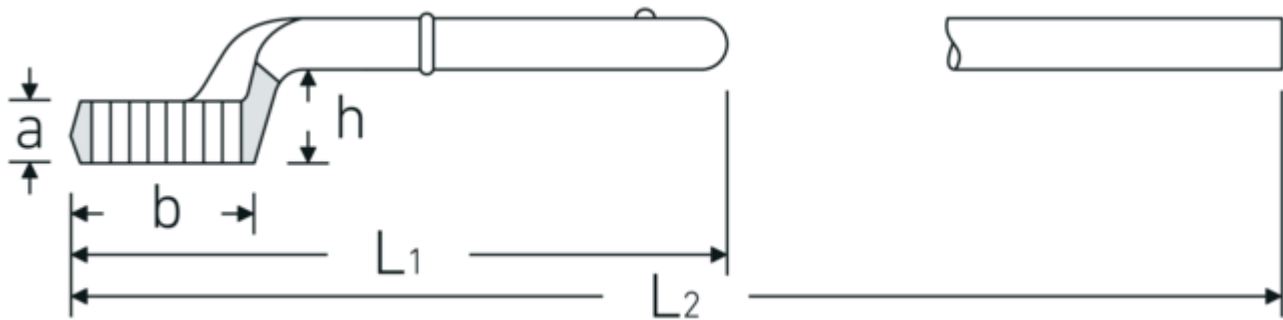

Heavy duty ring wrench

5

Product no. **42020050**
GTIN **4018754023523**
Model **5 50**

Label.

Heavy duty ring wrench Wrench size 50mm L.290mm

Technical Drawing.

Technical Attributes.

a	25,5 mm
Width mm (b)	76 mm
for no.	3
Height mm (h)	42,5 mm
L1	290 mm
L2	920 mm
Wrench width 1 [mm]	50 mm

Logistics data.

Depth mm (IFS)	292
Width mm (IFS)	75
Height mm (IFS)	65
Length (packed, mm)	292
Width (packed, mm)	75
Height (packed, mm)	65
Volume (packed, dm ³)	1.4235 dm ³
Product no.	42020050
Weight (gross, kg)	1,426
Weight PAP (kg)	0,000