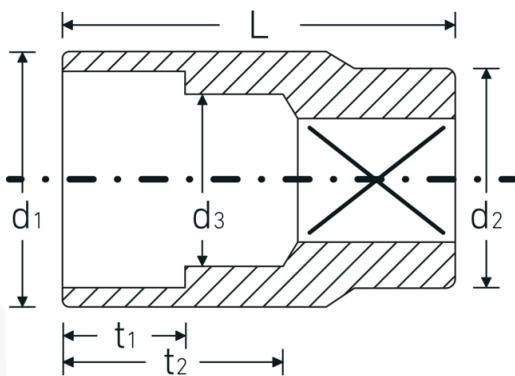

Technical Drawing.

Technical Attributes.

Drive profile bi-hex AS-Drive®
Internal square drive (inch) 1/2 "

Logistics data.

Depth mm (IFS) 45
Width mm (IFS) 42