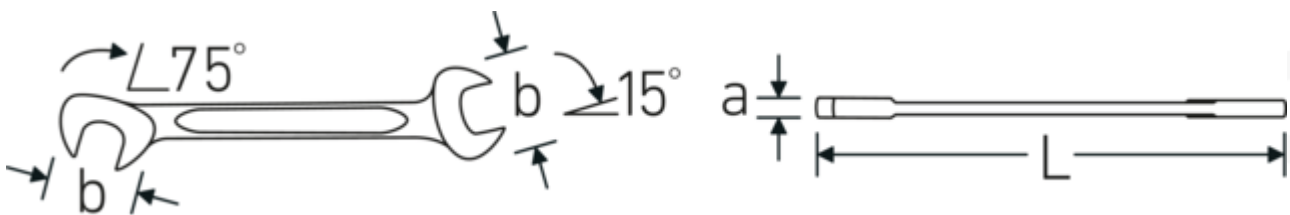

Small double-open ended spanner
ELECTRIC, inch

ELECTRIC 12a

Product no. **40462424**
GTIN **4018754020010**
Model **ELECTRIC 12a 3/8**

Label.

Double open-ended spanner, small Spanner size 3/8 " L.105mm

Features.

- spanners with equal widths across flats
- straight design, jaw position 15° and 75°
- sturdy, slim and lightweight intelligent design
- high bending strength due to double T-profile
- STAHLWILLE's round finish ensures a surface that is pleasant to the skin and has a good grip
- extremely sturdy, exceptionally durable
- drop-forged, hardened and cooled in oil bath
- chrome-alloy steel, chrome plated

Technical Drawing.

Technical Attributes.

a	3 mm
Width mm (b)	21 mm
Length mm (L)	105 mm
Jaw angle	15/75 °
Spanner width 1 [inch]	3/8 "

Logistics data.

Depth mm (IFS)	105
Width mm (IFS)	21
Height mm (IFS)	3
Length (packed, mm)	115
Width (packed, mm)	85

Spanner width s 2 [inch]	3/8 "	Height (packed, mm)	13
		Volume (packed, dm3)	0.127075 dm3
		Art. no.	40462424
		Weight (gross, kg)	0,225
		Weight PAP (kg)	0,000
		Weight PVC (kg)	0,004
		GTIN	4018754020010
		Country of origin	GERMANY
		Region of origin	Nordrhein-Westfalen
		WEEE/ElektroG	nicht ear-pflichtig
		Customs tariff no.	82041100
		Packing standard	10
		Weight	22 g