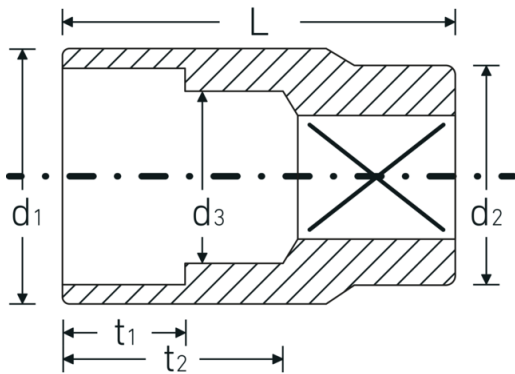

Sockets 1/2", inch

50a

Product no. **03410028**
GTIN **4018754007851**
Model **50 A 7/16**

Label.

1/2 " Socket Wrench size 7/16" L.38mm

Technical Drawing.

Technical Attributes.

Drive profile	bi-hex AS-Drive®
Internal square drive (inch)	1/2 "
d1	16,3 mm
d2	22 mm
d3	9,9 mm
Length mm (L)	38 mm
Wrench size [inch]	7/16 "
t1	9 mm
t2	22 mm

Logistics data.

Depth mm (IFS)	38
Width mm (IFS)	23
Height mm (IFS)	23
Length (packed, mm)	120
Width (packed, mm)	50
Height (packed, mm)	40
Volume (packed, dm3)	0.24 dm3
Product no.	03410028
Weight (gross, kg)	0,520