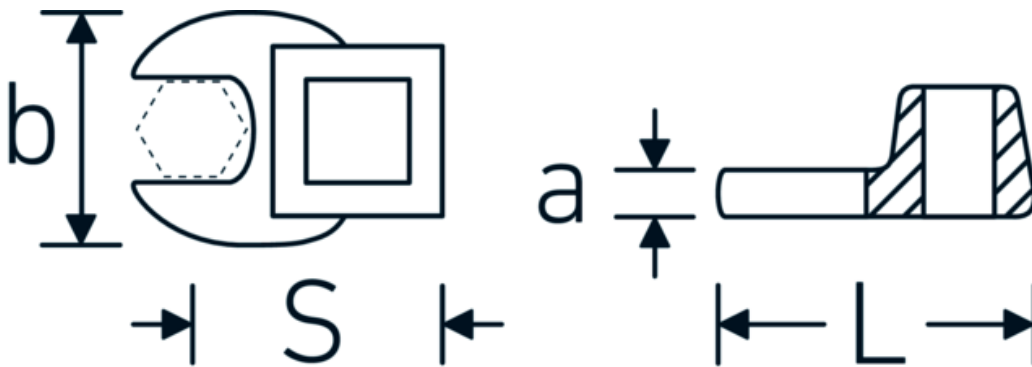

CROW-FOOT wrench, metric

540

Product no. 02200050
GTIN 4018754141159
Model 540 50

Label.

3/8 " CROW-FOOT wrench Wrench size 50mm L.75mm

Technical Drawing.

Technical Attributes.

a	8 mm
Internal square drive (inch)	3/8 "
Width mm (b)	88 mm
Length mm (L)	75 mm
S	45,4 mm
Width across flats [mm]	50 mm

Logistics data.

Depth mm (IFS)	89
Width mm (IFS)	74
Height mm (IFS)	18
Length (packed, mm)	100
Width (packed, mm)	90
Height (packed, mm)	20
Volume (packed, dm3)	0.18 dm3
Product no.	02200050
Weight (gross, kg)	0,222

Variants.

Product no.	Model no. (ERP)	Description	GTIN
01200008	540 8	1/4 " CROW-FOOT wrench Wrench size 8mm L.25,5mm	4018754149117
01200009	540 9	1/4 " CROW-FOOT wrench Wrench size 9mm L.25,5mm	4018754149124
01200010	540 10	1/4 " CROW-FOOT wrench Wrench size 10mm L.25,5mm	4018754149131
02200011	540 11	3/8 " CROW-FOOT wrench Wrench size 11mm L.32mm	4018754149414
02200012	540 12	3/8 " CROW-FOOT wrench Wrench size 12mm L.34,3mm	4018754003495
02200013	540 13	3/8 " CROW-FOOT wrench Wrench size 13mm L.34,3mm	4018754003501
02200014	540 14	3/8 " CROW-FOOT wrench Wrench size 14mm L.37,7mm	4018754003518
02200015	540 15	3/8 " CROW-FOOT wrench Wrench size 15mm L.37,7mm	4018754003525
02200016	540 16	3/8 " CROW-FOOT wrench Wrench size 16mm L.37,7mm	4018754003532
02200017	540 17	3/8 " CROW-FOOT wrench Wrench size 17mm L.42,5mm	4018754003549
02200018	540 18	3/8 " CROW-FOOT wrench Wrench size 18mm L.42,5mm	4018754003556
02200019	540 19	3/8 " CROW-FOOT wrench Wrench size 19mm L.42,5mm	4018754003563
02200020	540 20	3/8 " CROW-FOOT wrench Wrench size 20mm L.42,4mm	4018754141067
02200021	540 21	3/8 " CROW-FOOT wrench Wrench size 21mm L.44,5mm	4018754003570
02200022	540 22	3/8 " CROW-FOOT wrench Wrench size 22mm L.44,5mm	4018754003587