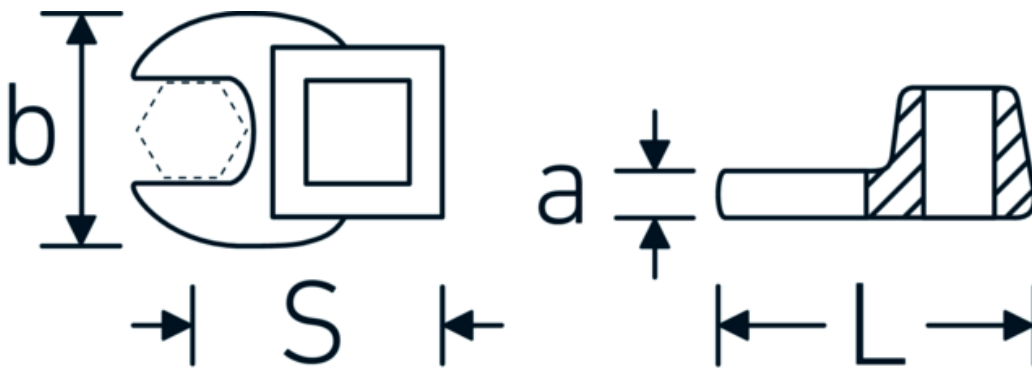

CROW-FOOT spanner

540a

Product no. **02500066**
GTIN **4018754004805**
Model **540 A 1 5/8**

Label. 3/8 " CROW-FOOT spanner Spanner size 1 5/8" L.63mm

- Features.**
- Chrome Alloy Steel, chrome plated
 - Caution! Modified settings on torque wrench

Technical Drawing.

Technical Attributes.

a	8 mm
Internal square drive (inch)	3/8 "
Width mm (b)	70 mm
Length mm (L)	63 mm
S	37,3 mm
Spanner size [inch]	1 5/8 "

Logistics data.

Depth mm (IFS)	63
Width mm (IFS)	70
Height mm (IFS)	18
Length (packed, mm)	63
Width (packed, mm)	70
Height (packed, mm)	18
Volume (packed, dm3)	0.07938 dm3

Variants.

Art. no.	Model no. (ERP)	Description	GTIN
01500024	540 A 3/8	1/4 " CROW-FOOT spanner Spanner size 3/8" L.25,5mm	4018754173839
02500028	540 A 7/16	3/8 " CROW-FOOT spanner Spanner size 7/16" L.32mm	4018754004621
02500032	540 A 1/2	3/8 " CROW-FOOT spanner Spanner size 1/2" L.34,3mm	4018754004638
02500034	540 A 9/16	3/8 " CROW-FOOT spanner Spanner size 9/16" L.37,7mm	4018754004645
02500036	540 A 5/8	3/8 " CROW-FOOT spanner Spanner size 5/8" L.37,7mm	4018754004652
02500038	540 A 11/16	3/8 " CROW-FOOT spanner Spanner size 11/16" L.42,5mm	4018754004669
02500040	540 A 3/4	3/8 " CROW-FOOT spanner Spanner size 3/4" L.42,5mm	4018754004676
02500042	540 A 13/16	3/8 " CROW-FOOT spanner Spanner size 13/16" L.42,3mm	4018754004683
02500044	540 A 7/8	3/8 " CROW-FOOT spanner Spanner size 7/8" L.44,5mm	4018754004690
02500048	540 A 1	3/8 " CROW-FOOT spanner Spanner size 1" L.47mm	4018754004706
02500050	540 A 1 1/16	3/8 " CROW-FOOT spanner Spanner size 1 1/16" L.47mm	4018754004713
02500052	540 A 1 1/8	3/8 " CROW-FOOT spanner Spanner size 1 1/8" L.50mm	4018754004720
02500054	540 A 1 3/16	3/8 " CROW-FOOT spanner Spanner size 1 3/16" L.50mm	4018754004737
02500056	540 A 1 1/4	3/8 " CROW-FOOT spanner Spanner size 1 1/4" L.53mm	4018754004744