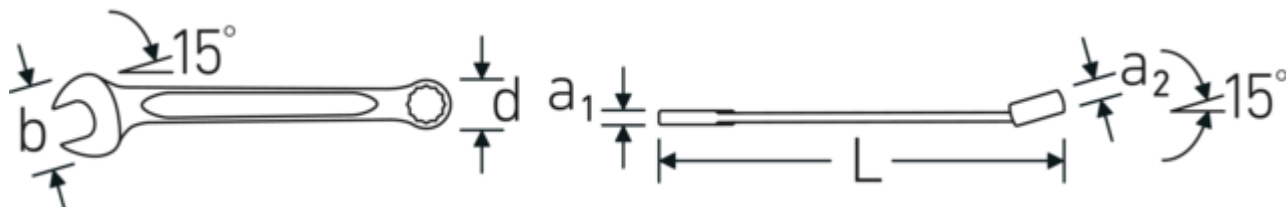

Technologies and features.

Double T-profile

Our combination and ring spanners have an additional recess in the middle of the tool. Similar to the principle of a double T-beam, this provides a tremendous load capacity and maximum strength whilst reducing weight.

Offset Shaft Design

Our spanners are specially designed with additional reinforcement in the load zones where the greatest amount of force is transmitted - namely where the jaw meets the shank - in order to prevent deformation.

Technical Attributes.

a1	5,3 mm
a2	8,5 mm
Drive profile	bi-hex AS-Drive®
Width mm (b)	30 mm
d	19,1 mm
DIN	DIN 3113 Form A / ISO 7738 Form A
Length mm (L)	160 mm
Jaw angle	15 °
Spanner width 1 [mm]	13 mm
Ring position	15 °
Spanner width 2 [mm]	13 mm
t	10 mm