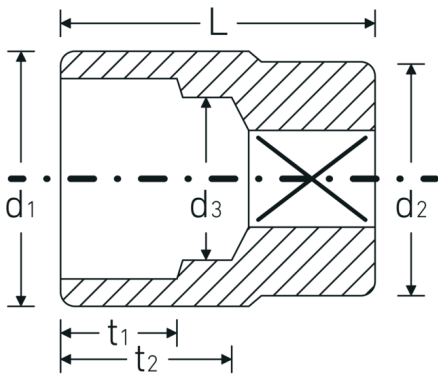

## Sockets 3/4", metric

55

Product no. **05010038**  
GTIN **4018754008834**  
Model **55 38**

**Label.** 3/4 " Socket Wrench size 38mm L.64mm

## Technical Drawing.

## Technical Attributes.

Drive profile	hex AS-Drive®
Internal square drive (inch)	3/4 "
d1	52 mm
d2	40 mm
d3	35 mm
DIN	DIN 3124 / ISO 2725-1, ASME B 107.5 M
Length mm (L)	64 mm
Width across flats [mm]	38 mm

## Logistics data.

Depth mm (IFS)	64
Width mm (IFS)	52
Height mm (IFS)	52
Length (packed, mm)	110
Width (packed, mm)	77
Height (packed, mm)	54
Volume (packed, dm3)	0.45738 dm3
Product no.	05010038
Weight (gross, kg)	0,860