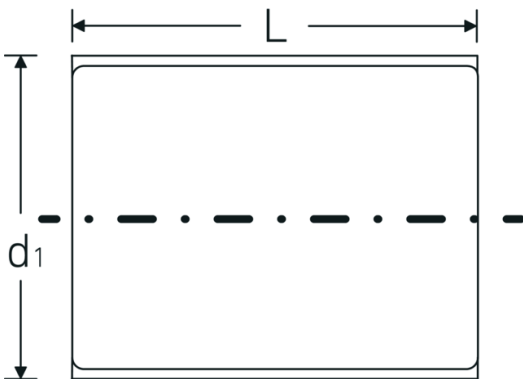

#### Label.

3/8 " VDE socket Wrench size 10mm L.45mm

#### Technical Drawing.

#### Technical Attributes.

Drive profile	bi-hex AS-Drive®
Internal square drive (inch)	3/8 "
d1	19,3 mm
DIN	DIN EN 60900
Length mm (L)	45 mm
Width across flats [mm]	10 mm

#### Logistics data.

Depth mm (IFS)	44
Width mm (IFS)	20
Height mm (IFS)	20
Length (packed, mm)	60
Width (packed, mm)	35
Height (packed, mm)	35
Volume (packed, dm3)	0.0735 dm3
Product no.	02380010
Weight (gross, kg)	0,030