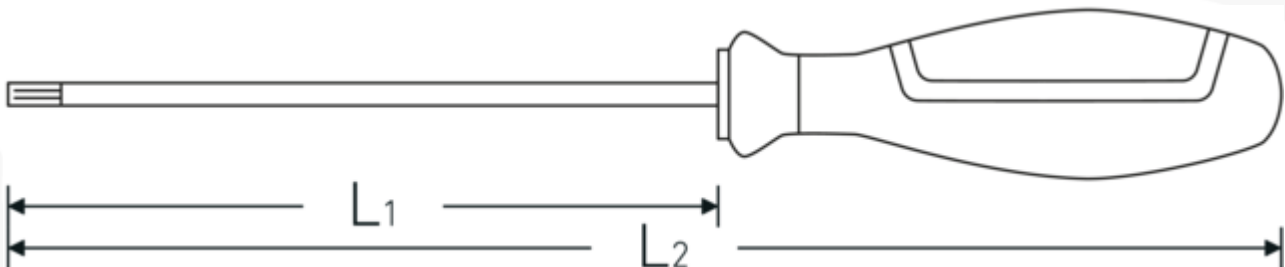

VDE TORX® screwdriver 4676 VDE

4676 VDE

Product no. **46763010**
GTIN **4018754338177**
Model **4676 VDE T10 TORX-
SCHRAUBENDREHER**

Label. VDE TORX® screwdriver T10 L.100mm

Features.

- Reduced blade diameter: for reaching and operating low-lying screw connections or screws, e.g. in switch cabinets
- in switch cabinets
- flush with the blade tip due to integrated protective insulation: saves valuable space and allows optimum access even in the tightest installation spaces Roll-off protection prevents unwanted rolling away from the workplace
- for internal TORX® screws
- Chrome-Alloy-Steel
- blade burnished
- VDE insulated up to 1000 V
- DIN EN 60900
- Insulated according to IEC 900 - AC/1000 V AC/1000 V

Technical Drawing.

Technical Attributes.

Drive profile

TORX®

Logistics data.

Depth mm (IFS)

203

DIN	DIN EN 60900	Width mm (IFS)	25
Size of output profile	T10	Height mm (IFS)	25
L1	100 mm	Length (packed, mm)	205
L2	215 mm	Width (packed, mm)	110
		Height (packed, mm)	62
		Volume (packed, dm³)	1.3981 dm ³
		Art. no.	46763010
		Weight (gross, kg)	0,490
		Weight PAP (kg)	0,082
		Weight PVC (kg)	0,000
		GTIN	4018754338177
		Country of origin	GERMANY
		Region of origin	Nordrhein-Westfalen
		WEEE/ElektroG	nicht ear-pflichtig
		Customs tariff no.	82054000
		Packing standard	10
		Weight	27 g

Variants.

Art. no.	Art. no. (ERP)	Description	GTIN
46763010	4676 VDE T10 TORX-SCHRAUBENDREHER	VDE TORX® screwdriver T10 L.100mm	4018754338177
46763015	4676 VDE T15 TORX-SCHRAUBENDREHER	VDE TORX® screwdriver T15 L.100mm	4018754338184
46763020	4676 VDE T20 TORX-SCHRAUBENDREHER	VDE TORX® screwdriver T20 L.100mm	4018754338191
46763025	4676 VDE T25 TORX-SCHRAUBENDREHER	VDE TORX® screwdriver T25 L.125mm	4018754338207
46763030	4676 VDE T30 TORX-SCHRAUBENDREHER	VDE TORX® screwdriver T30 L.150mm	4018754338214