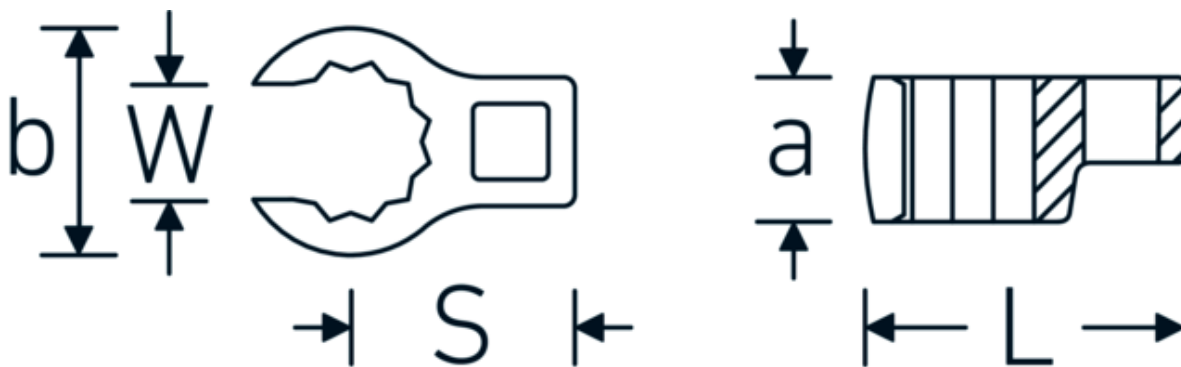

Flare nut CROW-FOOT wrench, inch

440a

Product no. **03490069**
GTIN **4018754008537**
Model **440 A 1 13/16**

Label.

1/2 " Flare nut CROW-FOOT wrench Wrench size 1 13/16" L.77,7mm

Technical Drawing.

Technical Attributes.

a	26 mm
Internal square drive (inch)	1/2 "
Width mm (b)	64,2 mm
Length mm (L)	77,7 mm
S	40,9 mm
Wrench size [inch]	1 13/16 "
W	34,1 mm

Logistics data.

Depth mm (IFS)	78
Width mm (IFS)	65
Height mm (IFS)	26
Length (packed, mm)	78
Width (packed, mm)	65
Height (packed, mm)	26
Volume (packed, dm3)	0.13182 dm3
Product no.	03490069
Weight (gross, kg)	0,215