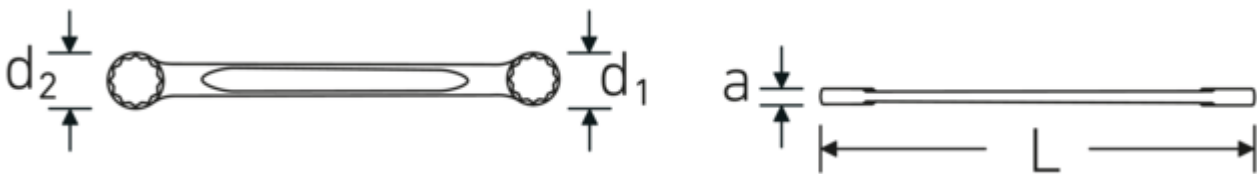

Double-ended ring spanner, metric

StahlwilleSTABIL®21

Product no. **41051617**
 GTIN **4018754021314**
 Model **21 16 x 17**

Label. Double-ended ring spanner Spanner size 16 x 17 mm L.170mm

Features. StahlwilleSTABIL®

- straight
- DIN 837/ISO 10103
- Chrome Alloy Steel, chrome plated

Advantages.

Straight

Technical Drawing.

Technical Attributes.

a	8 mm
Drive profile	bi-hex AS-Drive®
d1	23,8 mm
d2	25 mm

Logistics data.

Depth mm (IFS)	172
Width mm (IFS)	25
Height mm (IFS)	8
Length (packed, mm)	175

DIN	DIN 837 / ISO 10103	Width (packed, mm)	80
Length mm (L)	170 mm	Height (packed, mm)	26
Spanner width 1 [mm]	16 mm	Volume (packed, dm3)	0.364 dm3
Spanner width 2 [mm]	17 mm	Art. no.	41051617
		Weight (gross, kg)	0,680
		Weight PAP (kg)	0,000
		Weight PVC (kg)	0,008
		GTIN	4018754021314
		Country of origin	GERMANY
		Region of origin	Nordrhein-Westfalen
		WEEE/ElektroG	nicht ear-pflichtig
		Customs tariff no.	82041100
		Packing standard	10
		Weight	68 g