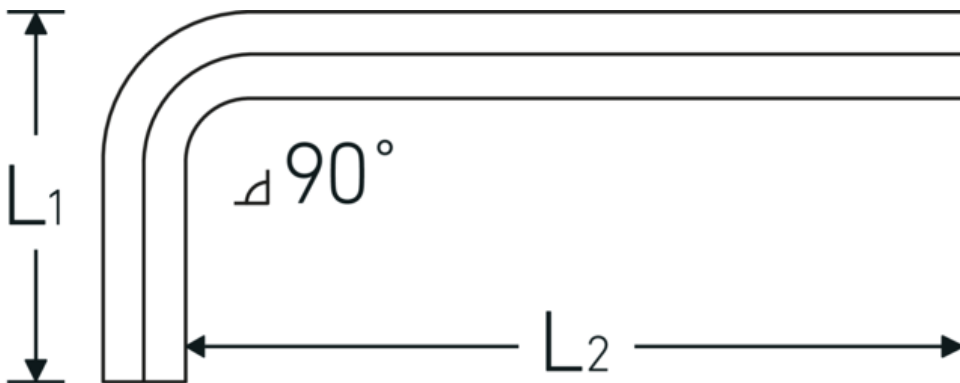

## Hex key for hex bolts

10760

Product no. **43153017**  
 GTIN **4018754332205**  
 Model **10760 17**  
**WINKELSCHRAUBENDREHER**  
**SECHSKANT**

### Label.

Hex key for hex bolts Hex drive 17mm L.63mm x 160mm

### Technical Attributes.

Drive profile	hex
External hex drive (mm)	17 mm
DIN	DIN ISO 2936
L1	63 mm
L2	160 mm

### Logistics data.

Depth mm (IFS)	170
Width mm (IFS)	77
Height mm (IFS)	19
Length (packed, mm)	410
Width (packed, mm)	200
Height (packed, mm)	20
Volume (packed, dm <sup>3</sup> )	1.64 dm <sup>3</sup>
Product no.	43153017
Weight (gross, kg)	2,156