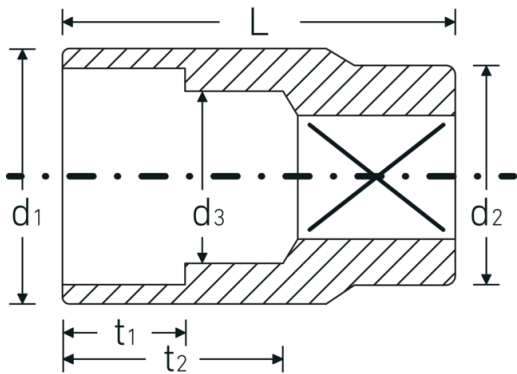

## Sockets 1/2", metric

52

Product no. **03030036**  
GTIN **4018754283675**  
Model **52 36**

**Label.** 1/2 " Socket Wrench size 36mm L.52mm

## Technical Drawing.

## Technical Attributes.

Drive profile	hex AS-Drive®
Internal square drive (inch)	1/2 "
d1	48 mm
d2	31 mm
d3	34 mm
DIN	DIN 3124 / ISO 2725-1, ASME B 107.5M, DIN EN 3709
Length mm (L)	52 mm
Width across flats [mm]	36 mm

## Logistics data.

Depth mm (IFS)	52
Width mm (IFS)	48
Height mm (IFS)	48
Length (packed, mm)	140
Width (packed, mm)	150
Height (packed, mm)	50
Volume (packed, dm3)	1.05 dm3
Product no.	03030036
Weight (gross, kg)	1,525