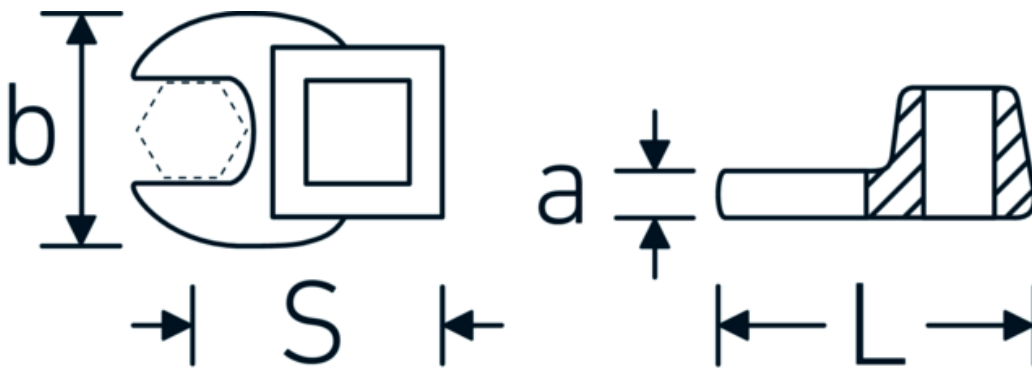

CROW-FOOT spanner

540a

Product no. **01500024**
GTIN **4018754173839**
Model **540 A 3/8**

Label. 1/4 " CROW-FOOT spanner Spanner size 3/8" L.25,5mm

Features.

- Chrome Alloy Steel, chrome plated
- Caution! Modified settings on torque wrench

Technical Drawing.

Technical Attributes.

a	6,3 mm
Internal square drive (inch)	1/4 "
Width mm (b)	19,8 mm
Length mm (L)	25,5 mm
S	14,6 mm
Spanner size [inch]	3/8 "

Logistics data.

Depth mm (IFS)	50
Width mm (IFS)	35
Height mm (IFS)	13
Length (packed, mm)	50
Width (packed, mm)	35
Height (packed, mm)	13
Volume (packed, dm3)	0.02275 dm3

Variants.

Art. no.	Model no. (ERP)	Description	GTIN
01500024	540 A 3/8	1/4 " CROW-FOOT spanner Spanner size 3/8" L.25,5mm	4018754173839
02500028	540 A 7/16	3/8 " CROW-FOOT spanner Spanner size 7/16" L.32mm	4018754004621
02500032	540 A 1/2	3/8 " CROW-FOOT spanner Spanner size 1/2" L.34,3mm	4018754004638
02500034	540 A 9/16	3/8 " CROW-FOOT spanner Spanner size 9/16" L.37,7mm	4018754004645
02500036	540 A 5/8	3/8 " CROW-FOOT spanner Spanner size 5/8" L.37,7mm	4018754004652
02500038	540 A 11/16	3/8 " CROW-FOOT spanner Spanner size 11/16" L.42,5mm	4018754004669
02500040	540 A 3/4	3/8 " CROW-FOOT spanner Spanner size 3/4" L.42,5mm	4018754004676
02500042	540 A 13/16	3/8 " CROW-FOOT spanner Spanner size 13/16" L.42,3mm	4018754004683
02500044	540 A 7/8	3/8 " CROW-FOOT spanner Spanner size 7/8" L.44,5mm	4018754004690
02500048	540 A 1	3/8 " CROW-FOOT spanner Spanner size 1" L.47mm	4018754004706
02500050	540 A 1 1/16	3/8 " CROW-FOOT spanner Spanner size 1 1/16" L.47mm	4018754004713
02500052	540 A 1 1/8	3/8 " CROW-FOOT spanner Spanner size 1 1/8" L.50mm	4018754004720
02500054	540 A 1 3/16	3/8 " CROW-FOOT spanner Spanner size 1 3/16" L.50mm	4018754004737
02500056	540 A 1 1/4	3/8 " CROW-FOOT spanner Spanner size 1 1/4" L.53mm	4018754004744