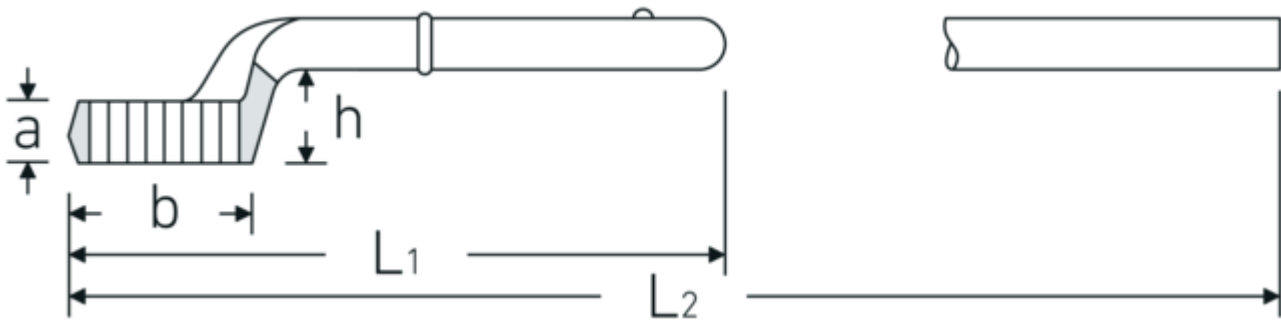

## Heavy duty ring wrench

5

Product no. **42020075**  
GTIN **4018754023592**  
Model **5 75**

Label.

Heavy duty ring wrench Wrench size 75mm L.375mm

### Technical Drawing.

### Technical Attributes.

a	38 mm
Width mm (b)	110 mm
for no.	4
Height mm (h)	57,6 mm
L1	375 mm
L2	1070 mm
Wrench width 1 [mm]	75 mm

### Logistics data.

Depth mm (IFS)	378
Width mm (IFS)	112
Height mm (IFS)	82
Length (packed, mm)	378
Width (packed, mm)	112
Height (packed, mm)	82
Volume (packed, dm <sup>3</sup> )	3.471552 dm <sup>3</sup>
Product no.	42020075
Weight (gross, kg)	2,905
Weight PAP (kg)	0,000