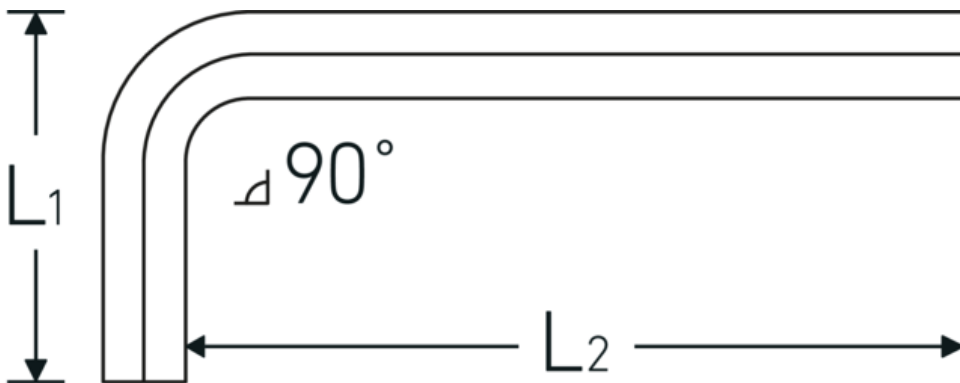

Hex key L-wrench

10760CV

Product no. **43150130**
 GTIN **4018754027033**
 Model **10760 CV 1.3MM 0.050 ZOLL**
WINKELSCHRAUBENDREHER

Label.

Hex key L-wrench screwdriver Hex drive 1,3mm L.12mm x 40mm

Technical Drawing.

Technical Attributes.

Drive profile	hex
External hex drive (mm)	1,3 mm
DIN	DIN ISO 2936
L1	12 mm
L2	40 mm
Length mm (L)	43 mm

Logistics data.

Depth mm (IFS)	43
Width mm (IFS)	15
Height mm (IFS)	2
Length (packed, mm)	52
Width (packed, mm)	21
Height (packed, mm)	3
Volume (packed, dm ³)	0.003276 dm ³
Product no.	43150130
Weight (gross, kg)	0,013

Weight PAP (kg)	0,000
Weight PVC (kg)	0,002
GTIN	4018754027033
Country of origin	GERMANY
Region of origin	Hessen
WEEE/ElektroG	nicht ear-pflichtig
Customs tariff no.	82054000
Packing standard	10
Weight	1 g