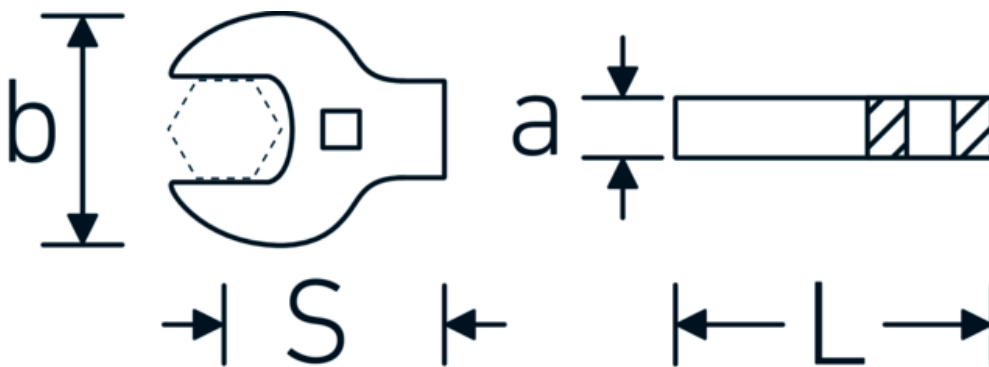

**CROW-FOOT wrench heavy-duty, inch**

**540a HD**

Product no. **02501034**  
 GTIN **4018754198078**  
 Model **540A HD SW 9/16**

**Label.**

3/8 " CROW-FOOT wrench heavy-duty Wrench size 9/16" L.43,4mm

**Technical Drawing.**

**Technical Attributes.**

<b>a</b>	11 mm
<b>Internal square drive (inch)</b>	3/8 "
<b>Width mm (b)</b>	32 mm

**Logistics data.**

<b>Depth mm (IFS)</b>	35
<b>Width mm (IFS)</b>	31
<b>Height mm (IFS)</b>	11

<b>Length mm (L)</b>	43,4 mm	<b>Length (packed, mm)</b>	60
<b>S</b>	26,8 mm	<b>Width (packed, mm)</b>	50
<b>Wrench size [inch]</b>	9/16 "	<b>Height (packed, mm)</b>	30
		<b>Volume (packed, dm3)</b>	0.09 dm3
		<b>Product no.</b>	02501034
		<b>Weight (gross, kg)</b>	0,070
		<b>Weight PAP (kg)</b>	0,000
		<b>Weight PVC (kg)</b>	0,004
		<b>GTIN</b>	4018754198078
		<b>Country of origin</b>	GERMANY
		<b>Region of origin</b>	Nordrhein-Westfalen
		<b>WEEE/ElektroG</b>	nicht ear-pflichtig
		<b>Customs tariff no.</b>	82042000
		<b>Packing standard</b>	1
		<b>Weight</b>	52 g