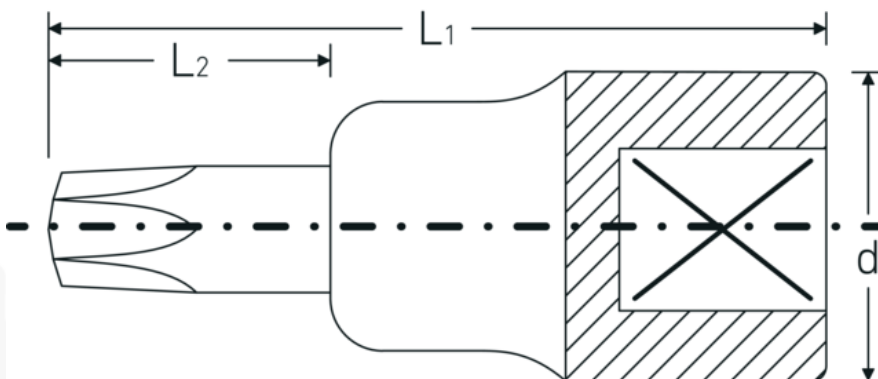

## Screwdriver socket

**54TXB**

Product no. **03110027**  
GTIN **4018754102006**  
Model **54 TXB T 27**

**Label.** 1/2 " Screwdriver socket L.55mm

- Features.**
- for inside TORX® screws, tamper proof
  - with hollow point (TORX® Tamper Resistant)
  - Chrome Alloy Steel, chrome plated

## Advantages.

For recessed TORX® screws

## Technical Drawing.

## Logistics data.

Depth mm (IFS)

55

<b>Internal square drive (inch)</b>	1/2 "	<b>Width mm (IFS)</b>	23
<b>d</b>	22,7 mm	<b>Height mm (IFS)</b>	22
<b>Size of output profile</b>	T27	<b>Length (packed, mm)</b>	100
<b>L1</b>	55 mm	<b>Width (packed, mm)</b>	100
<b>L2</b>	17 mm	<b>Height (packed, mm)</b>	22
		<b>Volume (packed, dm3)</b>	0.22 dm3
		<b>Art. no.</b>	03110027
		<b>Weight (gross, kg)</b>	0,350
		<b>Weight PAP (kg)</b>	0,000
		<b>Weight PVC (kg)</b>	0,003
		<b>GTIN</b>	4018754102006
		<b>Country of origin</b>	GERMANY
		<b>Region of origin</b>	Nordrhein-Westfalen
		<b>WEEE/ElektroG</b>	nicht ear-pflichtig
		<b>Customs tariff no.</b>	82042000
		<b>Packing standard</b>	5
		<b>Weight</b>	71 g