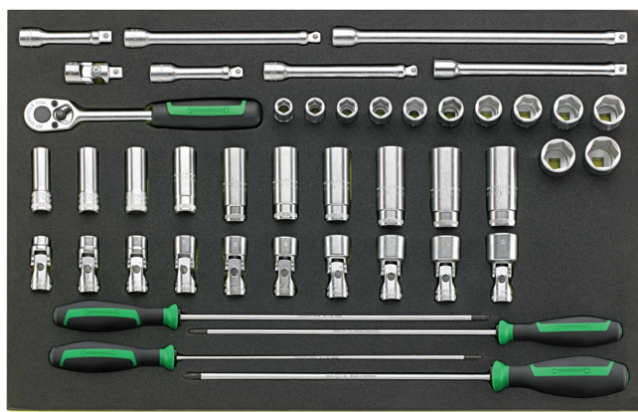

Customs tariff no. 82060000
Packing standard 1
Weight 8040 g

Variants.

Art. no.	Art. no. (ERP)	Description	GTIN
97830822	1120/2 TCS AUDI ERGAENZUNG	Additional set for Audi 1120/2 TCS 73 pcs.	4018754255597

GTIN-Code.

Images.

STAHLWILLE Eduard Wille GmbH & Co. KG

Lindenallee 27 · 42349 Wuppertal · Germany · Phone: +49 202 4791-0 · Fax: +49 202 4791-200
info@stahlwille.de · www.stahlwille.com · Copyright by STAHLWILLE Eduard Wille GmbH & Co. KG, Wuppertal
Copyright by STAHLWILLE Eduard Wille GmbH & Co. KG, Wuppertal