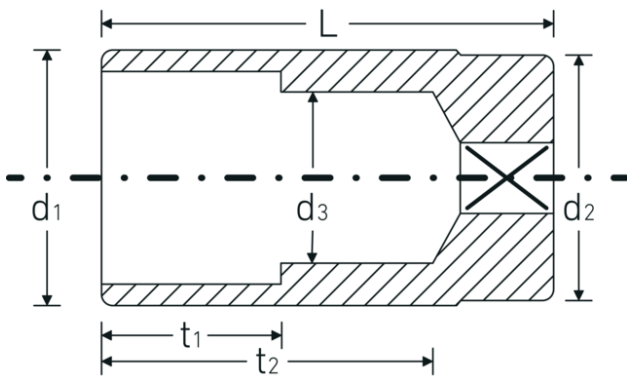

Sockets 1/2", inch, extra deep

51a

Product no. **03420036**
GTIN **4018754008049**
Model **51 A 5/8**

Label. 1/2 " Socket Wrench size 5/8" L.83mm

Technical Drawing.

Technical Attributes.

Drive profile	bi-hex AS-Drive®
Internal square drive (inch)	1/2 "
d1	22,4 mm
d2	23,7 mm
d3	15 mm
Length mm (L)	83 mm
Wrench size [inch]	5/8 "
t1	35 mm
t2	64,6 mm

Logistics data.

Depth mm (IFS)	83
Width mm (IFS)	24
Height mm (IFS)	24
Length (packed, mm)	122
Width (packed, mm)	85
Height (packed, mm)	25
Volume (packed, dm3)	0.25925 dm3
Product no.	03420036
Weight (gross, kg)	0,675

Variants.

Product no.	Model no. (ERP)	Description	GTIN
03420024	51 A 3/8	1/2 " Socket Wrench size 3/8" L.83mm	4018754127108
03420028	51 A 7/16	1/2 " Socket Wrench size 7/16" L.83mm	4018754127115
03420032	51 A 1/2	1/2 " Socket Wrench size 1/2" L.83mm	4018754008025
03420034	51 A 9/16	1/2 " Socket Wrench size 9/16" L.83mm	4018754008032
03420036	51 A 5/8	1/2 " Socket Wrench size 5/8" L.83mm	4018754008049
03420038	51 A 11/16	1/2 " Socket Wrench size 11/16" L.83mm	4018754008056
03420040	51 A 3/4	1/2 " Socket Wrench size 3/4" L.83mm	4018754008063
03420042	51 A 13/16	1/2 " Socket Wrench size 13/16" L.83mm	4018754127122
03420044	51 A 7/8	1/2 " Socket Wrench size 7/8" L.83mm	4018754008070
03420046	51 A 15/16	1/2 " Socket Wrench size 15/16" L.83mm	4018754008087
03420048	51 A 1	1/2 " Socket Wrench size 1" L.83mm	4018754008094
03420050	51 A 1 1/16	1/2 " Socket Wrench size 1 1/16" L.83mm	4018754008100
03420052	51 A 1 1/8	1/2 " Socket Wrench size 1 1/8" L.83mm	4018754008117
03420054	51 A 1 3/16	1/2 " Socket Wrench size 1 3/16" L.83mm	4018754127139
03420056	51 A 1 1/4	1/2 " Socket Wrench size 1 1/4" L.83mm	4018754127146
03420058	51 A 1 5/16	1/2 " Socket Wrench size 1 5/16" L.83mm	4018754127153
03420060	51 A 1 3/8	1/2 " Socket Wrench size 1 3/8" L.83mm	4018754127160
03420062	51 A 1 7/16	1/2 " Socket Wrench size 1 7/16" L.83mm	4018754127177
03420064	51 A 1 1/2	1/2 " Socket Wrench size 1 1/2" L.83mm	4018754127184