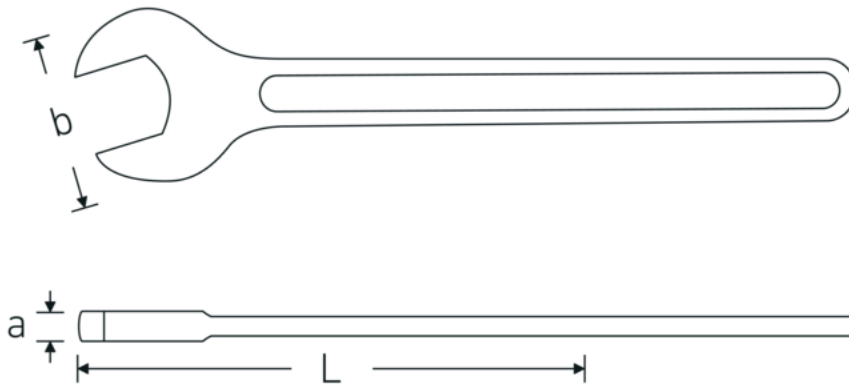

Open-ended wrench, metric

4004

Product no. **40040320**
GTIN **4018754018338**
Model **4004 32**

Label. Open-ended wrench Wrench size 32mm L.273mm

Technical Drawing.

Technical Attributes.

a	11,8 mm
Width mm (b)	66 mm
DIN	DIN 894
Length mm (L)	273 mm
Wrench width 1 [mm]	32 mm

Logistics data.

Depth mm (IFS)	270
Width mm (IFS)	65
Height mm (IFS)	12
Length (packed, mm)	280
Width (packed, mm)	90
Height (packed, mm)	51
Volume (packed, dm3)	1.2852 dm3
Product no.	40040320
Weight (gross, kg)	1,590

Variants.

Product no.	Art. no. (ERP)	Description	GTIN
40040240	4004 24	Open-ended wrench Wrench size 24mm L.215mm	4018754018307
40040270	4004 27	Open-ended wrench Wrench size 27mm L.238mm	4018754018314
40040300	4004 30	Open-ended wrench Wrench size 30mm L.261mm	4018754018321
40040320	4004 32	Open-ended wrench Wrench size 32mm L.273mm	4018754018338
40040360	4004 36	Open-ended wrench Wrench size 36mm L.300mm	4018754018345
40040410	4004 41	Open-ended wrench Wrench size 41mm L.335mm	4018754018352
40040460	4004 46	Open-ended wrench Wrench size 46mm L.369mm	4018754018369
40040500	4004 50	Open-ended wrench Wrench size 50mm L.412mm	4018754018376
40040550	4004 55	Open-ended wrench Wrench size 55mm L.457mm	4018754018383
40040600	4004 60	Open-ended wrench Wrench size 60mm L.492mm	4018754018390
40040650	4004 65	Open-ended wrench Wrench size 65mm L.528mm	4018754018406
40040700	4004 70	Open-ended wrench Wrench size 70mm L.572mm	4018754018413
40040750	4004 75	Open-ended wrench Wrench size 75mm L.608mm	4018754018420
40040800	4004 80	Open-ended wrench Wrench size 80mm L.645mm	4018754018437
40040850	4004 85	Open-ended wrench Wrench size 85mm L.690mm	4018754018444