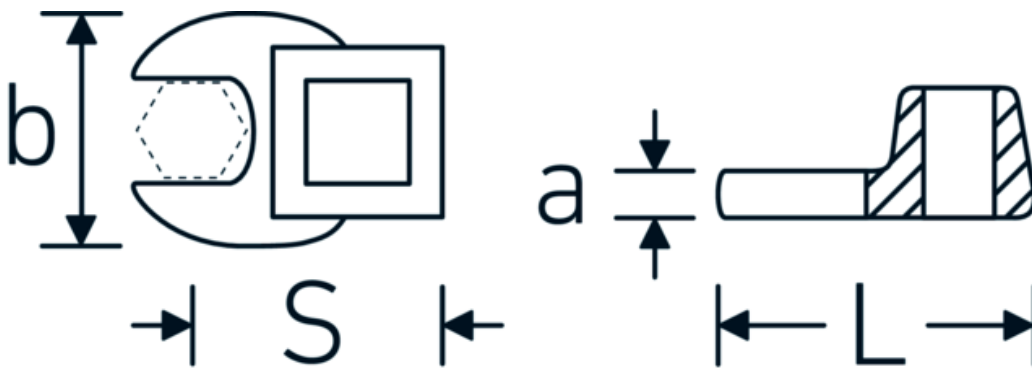

CROW-FOOT spanner

540a

Product no. **03500078**
GTIN **4018754121366**
Model **540 A 2 3/8**

Label. 1/2 " CROW-FOOT spanner Spanner size 2 3/8" L.81,5mm

- Features.**
- Chrome Alloy Steel, chrome plated
 - Caution! Modified settings on torque wrench

Technical Drawing.

Technical Attributes.

a	8 mm
Internal square drive (inch)	1/2 "
Width mm (b)	96 mm
Length mm (L)	81,5 mm
S	51,3 mm
Spanner size [inch]	2 3/8 "

Logistics data.

Depth mm (IFS)	75
Width mm (IFS)	87
Height mm (IFS)	18
Length (packed, mm)	75
Width (packed, mm)	87
Height (packed, mm)	18
Volume (packed, dm3)	0.11745 dm3

Variants.

Art. no.	Model no. (ERP)	Description	GTIN
01500024	540 A 3/8	1/4 " CROW-FOOT spanner Spanner size 3/8" L.25,5mm	4018754173839
02500028	540 A 7/16	3/8 " CROW-FOOT spanner Spanner size 7/16" L.32mm	4018754004621
02500032	540 A 1/2	3/8 " CROW-FOOT spanner Spanner size 1/2" L.34,3mm	4018754004638
02500034	540 A 9/16	3/8 " CROW-FOOT spanner Spanner size 9/16" L.37,7mm	4018754004645
02500036	540 A 5/8	3/8 " CROW-FOOT spanner Spanner size 5/8" L.37,7mm	4018754004652
02500038	540 A 11/16	3/8 " CROW-FOOT spanner Spanner size 11/16" L.42,5mm	4018754004669
02500040	540 A 3/4	3/8 " CROW-FOOT spanner Spanner size 3/4" L.42,5mm	4018754004676
02500042	540 A 13/16	3/8 " CROW-FOOT spanner Spanner size 13/16" L.42,3mm	4018754004683
02500044	540 A 7/8	3/8 " CROW-FOOT spanner Spanner size 7/8" L.44,5mm	4018754004690
02500048	540 A 1	3/8 " CROW-FOOT spanner Spanner size 1" L.47mm	4018754004706
02500050	540 A 1 1/16	3/8 " CROW-FOOT spanner Spanner size 1 1/16" L.47mm	4018754004713
02500052	540 A 1 1/8	3/8 " CROW-FOOT spanner Spanner size 1 1/8" L.50mm	4018754004720
02500054	540 A 1 3/16	3/8 " CROW-FOOT spanner Spanner size 1 3/16" L.50mm	4018754004737
02500056	540 A 1 1/4	3/8 " CROW-FOOT spanner Spanner size 1 1/4" L.53mm	4018754004744