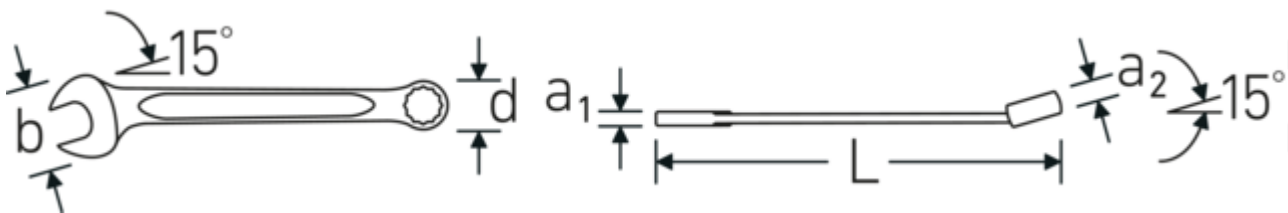

Combination spanner OPEN BOX, inch
OPEN BOX 13a

Product no. **40484444**
GTIN **4018754020232**
Model **OPEN BOX 13a 7/8**

Label. Combination spanner OPEN BOX long Spanner size 7/8 " L.260mm

Features. • Chrome Alloy Steel, chrome plated

Advantages.

Made in Germany – STAHLWILLE Combination spanner OPEN BOX, inch , open end 15 °angled, length 260 mm, DIN 3113 Form A / ISO 7738 Form A, , 40484444.

Technical Drawing.

Technical Attributes.

a1	7,3 mm
a2	13 mm
Width mm (b)	49 mm
d	31,8 mm

Logistics data.

Depth mm (IFS)	261
Width mm (IFS)	49
Height mm (IFS)	19
Length (packed, mm)	270
Width (packed, mm)	65

DIN	DIN 3113 Form A / ISO 7738 Form A	Height (packed, mm)	50
Length mm (L)	260 mm	Volume (packed, dm³)	0.8775 dm ³
Jaw angle	15 °	Art. no.	40484444
Ring position	15 °	Weight (gross, kg)	1,040
Spanner width 1 [inch]	7/8 "	Weight PAP (kg)	0,000
Spanner width s 2 [inch]	7/8 "	Weight PVC (kg)	0,013
		GTIN	4018754020232
		Country of origin	GERMANY
		Region of origin	Nordrhein-Westfalen
		WEEE/ElektroG	nicht ear-pflichtig
		Customs tariff no.	82041100
		Packing standard	5
		Weight	217 g