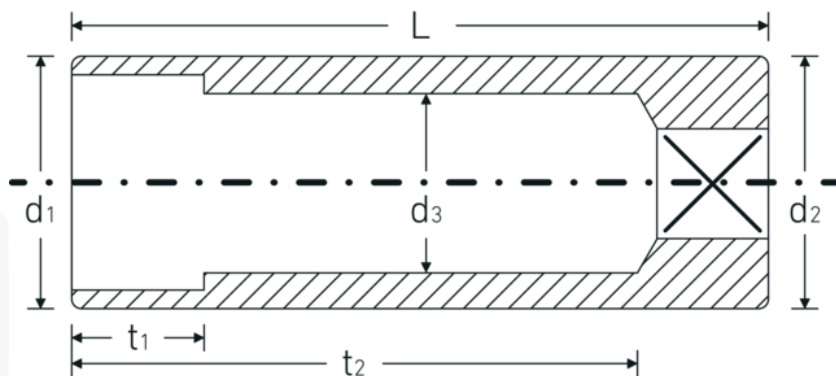

Sockets 3/4", metric, extra deep

40L

Product no. 01020005
GTIN 4018754000197
Model 40 L 5

Label. 1/4 " Socket Wrench size 5mm L.50mm

Technologies and features.

High Performance Quality (HPQ®)

Our HPQ® tool is made of wear-resistant high-performance steel, yet is thin-walled and lightweight. It withstands high torques and is ideal for work in confined spaces such as turbines.

Technical Drawing.

Technical Attributes.

Drive profile	hex AS-Drive®
Internal square drive (inch)	1/4 "
d1	7,9 mm
d2	10,7 mm
d3	4 mm
DIN	DIN 3124 / ISO 2725-1, ASME B 107.5M, DIN EN 3710, DIN EN 3709
Length mm (L)	50 mm
Width across flats [mm]	5 mm
t1	4,5 mm
t2	42 mm

Logistics data.

Depth mm (IFS)	50
Width mm (IFS)	11
Height mm (IFS)	11
Length (packed, mm)	60
Width (packed, mm)	50
Height (packed, mm)	21
Volume (packed, dm3)	0.063 dm3
Product no.	01020005
Weight (gross, kg)	0,164
Weight PAP (kg)	0,000
Weight PVC (kg)	0,003
GTIN	4018754000197
Country of origin	GERMANY
Region of origin	Nordrhein-Westfalen
WEEE/ElektroG	nicht ear-pflichtig
Customs tariff no.	82042000
Packing standard	10
Weight	16 g