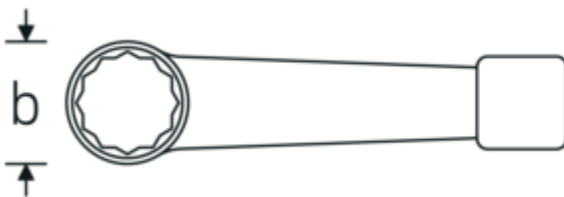

Impact ring spanner, metric

4205

Product no. **42050030**
GTIN **4018754024100**
Model **4205 30**

Label. Striking face ring spanner Spanner size 30mm L.190mm

Features.

- DIN 7444
- special steel, grey

Advantages.

DIN 7444.

Technical Drawing.

Technical Attributes.

a	16,5 mm
Width mm (b)	51,5 mm
DIN	DIN 7444
Length mm (L)	190 mm
Spanner width 1 [mm]	30 mm

Logistics data.

Depth mm (IFS)	190
Width mm (IFS)	52
Height mm (IFS)	17
Length (packed, mm)	191
Width (packed, mm)	53
Height (packed, mm)	18

Volume (packed, dm3)	0.182214 dm3
Art. no.	42050030
Weight (gross, kg)	0,365
Weight PAP (kg)	0,000
Weight PVC (kg)	0,004
GTIN	4018754024100
Country of origin	GERMANY
Region of origin	Nordrhein-Westfalen
WEEE/ElektroG	nicht ear-pflichtig
Customs tariff no.	82041100
Packing standard	1
Weight	365 g

42050165	4205 165	Striking face ring spanner Spanner size 165mm L.650mm	4018754024506
42050170	4205 170	Striking face ring spanner Spanner size 170mm L.650mm	4018754024513
42050175	4205 175	Striking face ring spanner Spanner size 175mm L.650mm	4018754024520
42050180	4205 180	Striking face ring spanner Spanner size 180mm L.650mm	4018754024537
42050210	4205 210	Striking face ring spanner Spanner size 210mm L.750mm	4018754024575