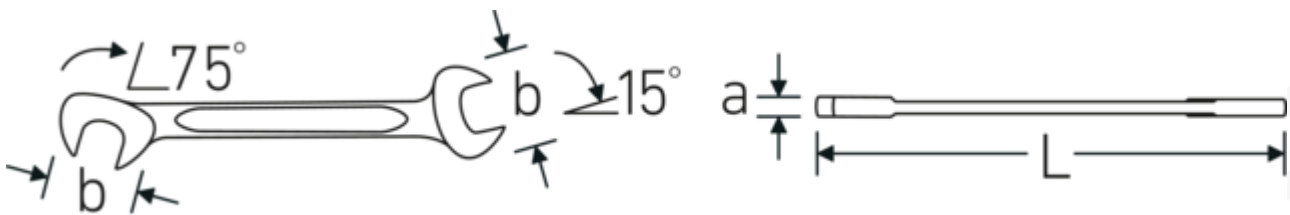

**Small double-open ended spanner**  
**ELECTRIC, metric**

**ELECTRIC 12**

Product no. **40061414**  
GTIN **4018754018659**  
Model **ELECTRIC 12 14**

**Label.**

Double open-ended spanner, small Spanner size 14 mm L.131mm

**Features.**

- straight design, jaw position 15° and 75°
- sturdy, slim and lightweight intelligent design
- high bending strength due to double T-profile
- STAHLWILLE's round finish ensures a surface that is pleasant to the skin and has a good grip
- extremely sturdy, exceptionally durable
- drop-forged, hardened and cooled in oil bath
- chrome-alloy steel, chrome plated

**Technical Drawing.**

**Technical Attributes.**

a	3 mm
Width mm (b)	28,3 mm
Length mm (L)	131 mm
Jaw angle	15/75 °
Spanner width 1 [mm]	14 mm
Spanner width 2 [mm]	14 mm

**Logistics data.**

Depth mm (IFS)	131
Width mm (IFS)	29
Height mm (IFS)	3
Length (packed, mm)	140
Width (packed, mm)	70
Height (packed, mm)	20

40061414

ELECTRIC 12 14

Double open-ended spanner, small  
Spanner size 14 mm L.131mm

4018754018659