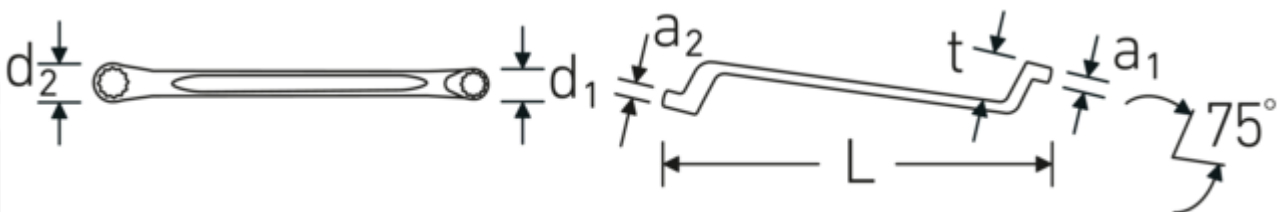

Double-ended ring spanner, metric, offset

StahlwilleSTABIL®20

Product no. 41041415
GTIN 4018754020928
Model StahlwilleSTABIL 20 14 x 15

Label. Double-ended ring spanner Spanner size 14 x 15 mm L.245mm

Features. StahlwilleSTABIL®

- offset
- DIN 838/ISO 10104
- Chrome Alloy Steel, chrome plated

Advantages.

Low-crank

The distinctive STAHLWILLE rounded finish gives the combination spanner a non-slip and pleasant feel for safe working, even with oil-smearred hands.

Manufactured from durable chrome-alloy steel for a long service life and resistance to wear.

Technical Drawing.

Technical Attributes.

a1	10 mm
a2	12 mm
Drive profile	bi-hex AS-Drive®
d1	21,3 mm
d2	22,6 mm
Length mm (L)	245 mm
Spanner width 1 [mm]	14 mm
Ring position	75 °
Spanner width 2 [mm]	15 mm
t	27 mm

Logistics data.

Depth mm (IFS)	250
Width mm (IFS)	25
Height mm (IFS)	30
Length (packed, mm)	280
Width (packed, mm)	90
Height (packed, mm)	49
Volume (packed, dm3)	1.2348 dm3
Art. no.	41041415
Weight (gross, kg)	1,630
Weight PAP (kg)	0,000
Weight PVC (kg)	0,013
GTIN	4018754020928
Country of origin	GERMANY
Region of origin	Nordrhein-Westfalen
WEEE/ElektroG	nicht ear-pflichtig
Customs tariff no.	82041100
Packing standard	10
Weight	163 g