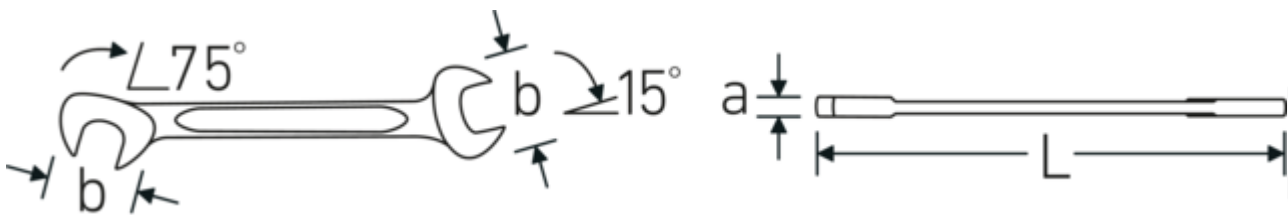

Small double-open ended spanner
ELECTRIC, metric

ELECTRIC 12

Product no. **40060909**
GTIN **4018754018604**
Model **ELECTRIC 12 9**

Label.

Double open-ended spanner, small Spanner size 9 mm L.103mm

Features.

- straight design, jaw position 15° and 75°
- sturdy, slim and lightweight intelligent design
- high bending strength due to double T-profile
- STAHLWILLE's round finish ensures a surface that is pleasant to the skin and has a good grip
- extremely sturdy, exceptionally durable
- drop-forged, hardened and cooled in oil bath
- chrome-alloy steel, chrome plated

Technical Drawing.

Technical Attributes.

a	3 mm
Width mm (b)	18,9 mm
Length mm (L)	103 mm
Jaw angle	15/75 °
Spanner width 1 [mm]	9 mm
Spanner width 2 [mm]	9 mm

Logistics data.

Depth mm (IFS)	103
Width mm (IFS)	19
Height mm (IFS)	3
Length (packed, mm)	120
Width (packed, mm)	50
Height (packed, mm)	18

Volume (packed, dm3)	0.108 dm3
Art. no.	40060909
Weight (gross, kg)	0,194
Weight PAP (kg)	0,000
Weight PVC (kg)	0,003
GTIN	4018754018604
Country of origin	GERMANY
Region of origin	Nordrhein-Westfalen
WEEE/ElektroG	nicht ear-pflichtig
Customs tariff no.	82041100
Packing standard	10
Weight	19 g