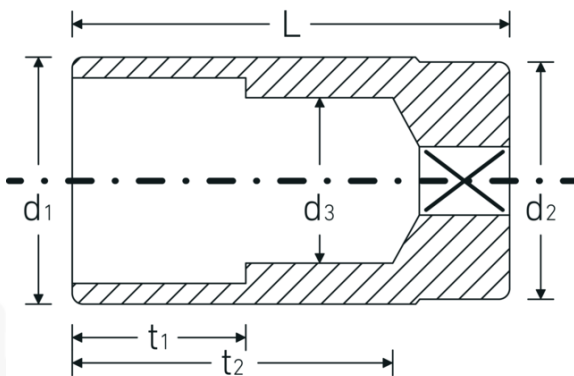

## Socket

460a

Product no. **02620024**  
GTIN **4018754005109**  
Model **460 A 3/8**

**Label.** 3/8 " Socket Spanner size 3/8" L.38mm

**Features.**

- SAE AS 954-E, S.B.A.C. AS 40610/40611, ASME B 107.1
- HPQ® heavy-duty steel, chrome-plated

## Technical Drawing.

## Technical Attributes.

Drive profile bi-hex AS-Drive®  
Internal square drive (inch) 3/8 "

## Logistics data.

Depth mm (IFS) 38  
Width mm (IFS) 17

d1	13,7 mm	Height mm (IFS)	17
d2	16,5 mm	Length (packed, mm)	90
d3	8,5 mm	Width (packed, mm)	50
Length mm (L)	38 mm	Height (packed, mm)	17
Spanner size [inch]	3/8 "	Volume (packed, dm3)	0.0765 dm3
t1	9 mm	Art. no.	02620024
t2	26,5 mm	Weight (gross, kg)	0,145
		Weight PAP (kg)	0,000
		Weight PVC (kg)	0,005
		GTIN	4018754005109
		Country of origin	GERMANY
		Region of origin	Nordrhein-Westfalen
		WEEE/ElektroG	nicht ear-pflichtig
		Customs tariff no.	82042000
		Packing standard	5
		Weight	29 g