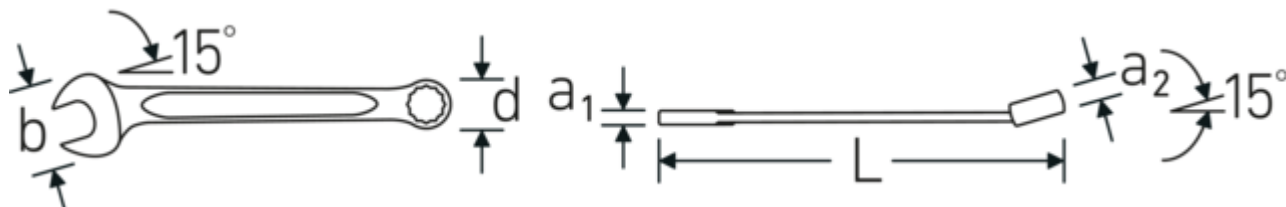

Technical Attributes.

a1	9,4 mm
a2	17 mm
Drive profile	bi-hex AS-Drive®
Width mm (b)	75 mm
d	48 mm
DIN	DIN 3113 Form A / ISO 7738 Form A
Length mm (L)	450 mm
Jaw angle	15 °
Spanner width 1 [mm]	34 mm
Ring position	15 °
Spanner width 2 [mm]	34 mm
t	1 mm

Logistics data.

Depth mm (IFS)	450
Width mm (IFS)	75
Height mm (IFS)	17
Length (packed, mm)	455
Width (packed, mm)	75
Height (packed, mm)	17
Volume (packed, dm3)	0.580125 dm3
Art. no.	40083434
Weight (gross, kg)	0,683
Weight PAP (kg)	0,000
Weight PVC (kg)	0,019
GTIN	4018754018987
Country of origin	GERMANY
Region of origin	Nordrhein-Westfalen
WEEE/ElektroG	nicht ear-pflichtig
Customs tariff no.	82041100
Packing standard	1
Weight	683 g

Variants.

Art. no.	Art. no. (ERP)	Description	GTIN
40085500	OPEN BOX 13 5,5	Combination spanner OPEN BOX long Spanner size 5.5 mm L.100mm	4018754019052