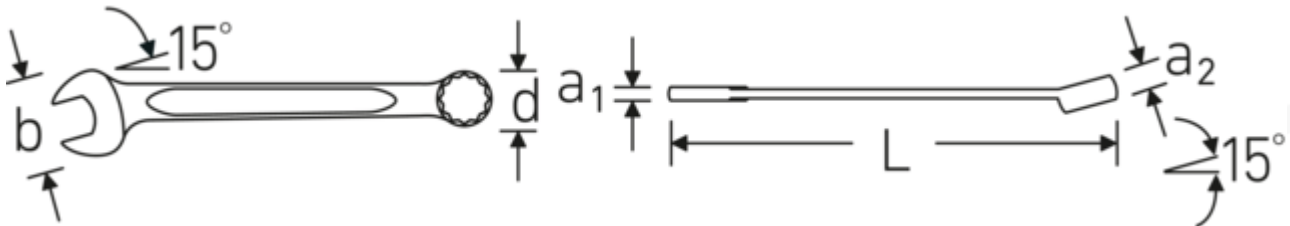

Combination wrench, inch

130a

Product no. **40572424**
GTIN **4018754020669**
Model **130a 3/8**

Label.

Combination wrench Wrench size 3/8 " L.125mm

Technical Drawing.

Technical Attributes.

| | |
|-------------------------|------------------------|
| a1 | 5,2 mm |
| a2 | 7 mm |
| Width mm (b) | 20,5 mm |
| d | 14,1 mm |
| DIN | Fed. Spec. GGG-W-636 E |
| Length mm (L) | 125 mm |
| Jaw angle | 15 ° |
| Ring position | 15 ° |
| Wrench width 1 [inch] | 3/8 " |
| Wrench width s 2 [inch] | 3/8 " |

Logistics data.

| | |
|----------------------|---------------|
| Depth mm (IFS) | 124 |
| Width mm (IFS) | 20 |
| Height mm (IFS) | 11 |
| Length (packed, mm) | 130 |
| Width (packed, mm) | 40 |
| Height (packed, mm) | 38 |
| Volume (packed, dm3) | 0.1976 dm3 |
| Product no. | 40572424 |
| Weight (gross, kg) | 0,320 |
| Weight PAP (kg) | 0,000 |
| Weight PVC (kg) | 0,003 |
| GTIN | 4018754020669 |

| | |
|---------------------------|---------------------|
| Country of origin | GERMANY |
| Region of origin | Nordrhein-Westfalen |
| WEEE/ElektroG | nicht ear-pflichtig |
| Customs tariff no. | 82041100 |
| Packing standard | 10 |
| Weight | 32 g |