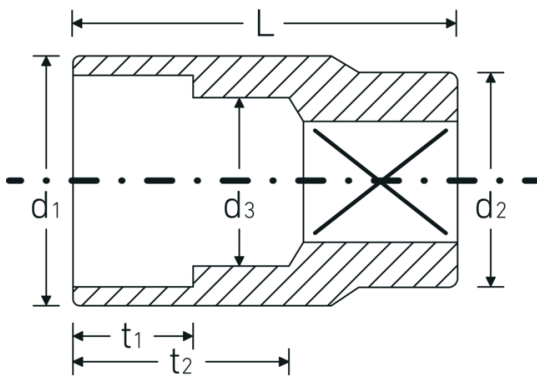

## Sockets 3/8", metric

456

Product no. **02110010**  
GTIN **4018754002917**  
Model **456 10**

**Label.** 3/8 " Socket Wrench size 10mm L.27mm

## Technical Drawing.

## Technical Attributes.

Drive profile	hex AS-Drive®
Internal square drive (inch)	3/8 "
d1	14,3 mm
d2	16,5 mm
d3	9 mm
DIN	DIN 3124 / ISO 2725-1, ASME B 107.5M, DIN EN 3709
Length mm (L)	27 mm
Width across flats [mm]	10 mm

## Logistics data.

Depth mm (IFS)	23
Width mm (IFS)	17
Height mm (IFS)	17
Length (packed, mm)	86
Width (packed, mm)	35
Height (packed, mm)	24
Volume (packed, dm <sup>3</sup> )	0.07224 dm <sup>3</sup>
Product no.	02110010
Weight (gross, kg)	0,200