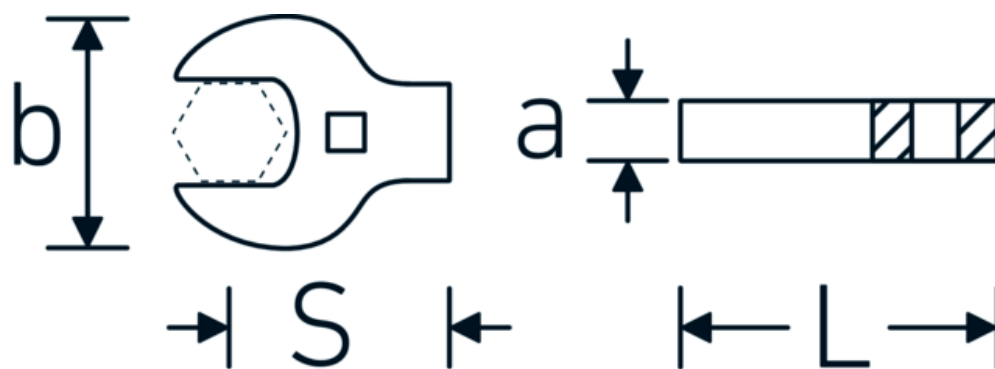

CROW-FOOT spanner heavy-duty, inch

540a HD

Product no. **02501062**
GTIN **4018754198153**
Model **540A HD SW1.7/16**

Label. 3/8 " CROW-FOOT spanner heavy-duty, inch Spanner size 1 7/16" L.66,5mm

- Features.**
- for particularly high loadings, e.g. stainless steel screw fittings
 - full use of jaws in conjunction with standard ratchets
 - chrome plated
 - supplied without ratchet
 - Caution! Modified settings on torque wrench

Advantages.

For particularly high loads, e.g., stainless steel fittings.

Technical Drawing.

Technical Attributes.

a	11 mm
Internal square drive (inch)	3/8 "
Width mm (b)	66 mm
Length mm (L)	66,5 mm
S	39,6 mm
Spanner size [inch]	1 7/16 "

Logistics data.

Depth mm (IFS)	60
Width mm (IFS)	67
Height mm (IFS)	10
Length (packed, mm)	60
Width (packed, mm)	67
Height (packed, mm)	10
Volume (packed, dm3)	0.0402 dm3
Art. no.	02501062
Weight (gross, kg)	0,172
Weight PAP (kg)	0,000
Weight PVC (kg)	0,004
GTIN	4018754198153
Country of origin	GERMANY
Region of origin	Nordrhein-Westfalen
WEEE/ElektroG	nicht ear-pflichtig
Customs tariff no.	82042000
Packing standard	1
Weight	172 g

Variants.

Art. no.	Model no. (ERP)	Description	GTIN
02501024	540A HD SW 3/8	3/8 " CROW-FOOT spanner heavy-duty, inch Spanner size 3/8" L.39mm	4018754285709
02501028	540A HD SW 7/16	3/8 " CROW-FOOT spanner heavy-duty, inch Spanner size 7/16" L.40mm	4018754285716