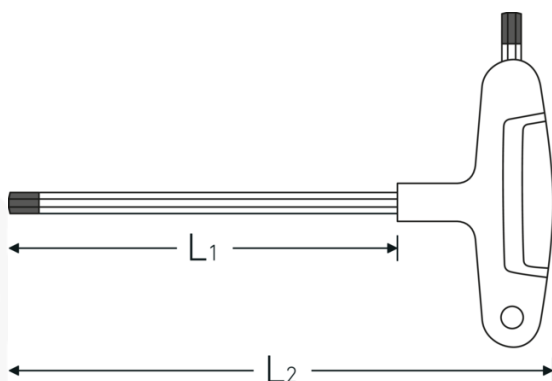

### Label.

Hexagon key wrench Hex drive 8 mm L.200mm

### Features.

- with 3-component T-handle
- for cap head screws
- with two outputs
- chrome vanadium, matt chrome-plated
- black tip

## Advantages.

With 3-component cross-handle.

## Technical Attributes.

<b>Drive profile</b>	Hexagonal
<b>External hex drive (mm)</b>	8 mm
<b>L1</b>	200 mm
<b>L2</b>	235 mm