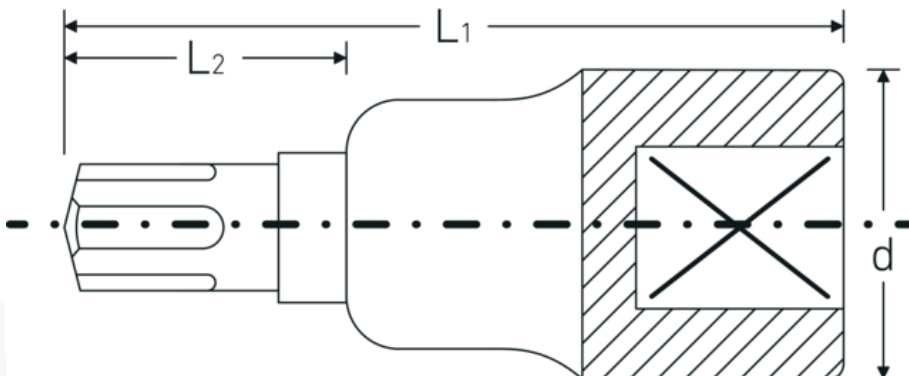

## Screwdriver socket

54CV

Product no. **03090006**  
GTIN **4018754006588**  
Model **54 CV M 6**

**Label.** 1/2 " Screwdriver socket Ribe-CV® L.60mm

- Features.**
- For spline socket screws (RIBE-CV®)
  - Chrome-alloy steel, chrome plated

## Technical Drawing.

## Technical Attributes.

Internal square drive (inch) 1/2 "  
d 22,7 mm

## Logistics data.

Depth mm (IFS) 61  
Width mm (IFS) 23

<b>Size of output profile</b>	M6	<b>Height mm (IFS)</b>	23
<b>L1</b>	60 mm	<b>Length (packed, mm)</b>	90
<b>L2</b>	22 mm	<b>Width (packed, mm)</b>	90
		<b>Height (packed, mm)</b>	23
		<b>Volume (packed, dm3)</b>	0.1863 dm3
		<b>Art. no.</b>	03090006
		<b>Weight (gross, kg)</b>	0,359
		<b>Weight PAP (kg)</b>	0,000
		<b>Weight PVC (kg)</b>	0,006
		<b>GTIN</b>	4018754006588
		<b>Country of origin</b>	GERMANY
		<b>Region of origin</b>	Nordrhein-Westfalen
		<b>WEEE/ElektroG</b>	nicht ear-pflichtig
		<b>Customs tariff no.</b>	82042000
		<b>Packing standard</b>	5
		<b>Weight</b>	71 g