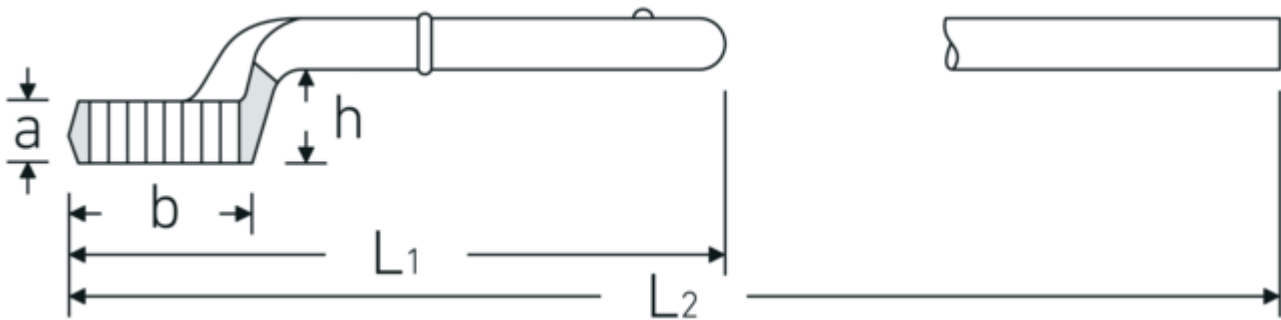

Heavy duty ring wrench

5

Product no. **42020085**
GTIN **4018754023615**
Model **5 85**

Label.

Heavy duty ring wrench Wrench size 85mm L.385mm

Technical Drawing.

Technical Attributes.

a	40,5 mm
Width mm (b)	125 mm
for no.	4
Height mm (h)	59 mm
L1	385 mm
L2	1075 mm
Wrench width 1 [mm]	85 mm

Logistics data.

Depth mm (IFS)	395
Width mm (IFS)	125
Height mm (IFS)	87
Length (packed, mm)	395
Width (packed, mm)	125
Height (packed, mm)	87
Volume (packed, dm ³)	4.295625 dm ³
Product no.	42020085
Weight (gross, kg)	3,648
Weight PAP (kg)	0,000