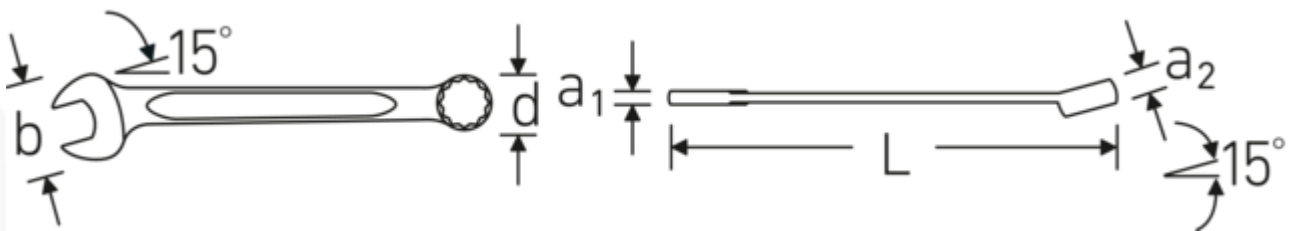

Combination spanner, inch

130a

Product no. **40572828**
GTIN **4018754020676**
Model **130a 7/16**

Label. Combination spanner Spanner size 7/16 " L.135mm

- Features.**
- Fed. Spec. GGG-W-636 E
 - HPQ® heavy-duty steel, chrome-plated

Advantages.

Made in Germany – STAHLOWILLE Combination spanner, inch , open end 15 °angled, length 135 mm, Fed. Spec. GGG-W-636 E , 40572828

The double-T profile gives the spanner outstanding bending strength.

The distinctive STAHLOWILLE rounded finish gives the spanner a non-slip and pleasant feel for safe working, even with oil-smearred hands.

Technical Drawing.

Technical Attributes.

a1 6 mm

Logistics data.

Depth mm (IFS) 135

a2	8 mm	Width mm (IFS)	24
Width mm (b)	23 mm	Height mm (IFS)	12
d	16,2 mm	Length (packed, mm)	140
DIN	Fed. Spec. GGG- W-636 E	Width (packed, mm)	45
Length mm (L)	135 mm	Height (packed, mm)	35
Jaw angle	15 °	Volume (packed, dm3)	0.2205 dm3
Ring position	15 °	Art. no.	40572828
Spanner width 1 [inch]	7/16 "	Weight (gross, kg)	0,420
Spanner width s 2 [inch]	7/16 "	Weight PAP (kg)	0,000
		Weight PVC (kg)	0,003
		GTIN	4018754020676
		Country of origin	GERMANY
		Region of origin	Nordrhein-Westfalen
		WEEE/ElektroG	nicht ear-pflichtig
		Customs tariff no.	82041100
		Packing standard	10
		Weight	42 g