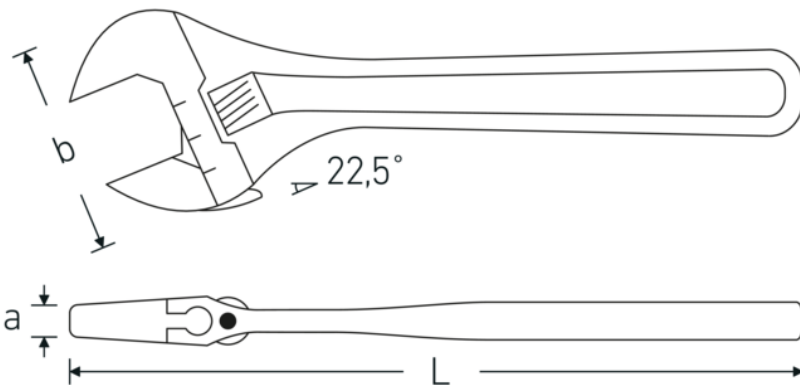

**Adjustable open-ended wrench,  
metric**

**4026N**

Product no. **40260115**  
GTIN **4018754299614**  
Model **4026 15**

**Label.** Adjustable open-ended wrench max. wrench size 44mm L.386mm

**Technical Drawing.**

**Technical Attributes.**

|                                 |                               |
|---------------------------------|-------------------------------|
| <b>a</b>                        | 25 mm                         |
| <b>Width mm (b)</b>             | 106 mm                        |
| <b>DIN</b>                      | DIN 3117 / ISO<br>6787 Form B |
| <b>Size</b>                     | 15                            |
| <b>Length mm (L)</b>            | 386 mm                        |
| <b>Schlüsselweite max. [mm]</b> | 44 mm                         |

**Logistics data.**

|                             |              |
|-----------------------------|--------------|
| <b>Depth mm (IFS)</b>       | 385          |
| <b>Width mm (IFS)</b>       | 103          |
| <b>Height mm (IFS)</b>      | 25           |
| <b>Length (packed, mm)</b>  | 386          |
| <b>Width (packed, mm)</b>   | 104          |
| <b>Height (packed, mm)</b>  | 26           |
| <b>Volume (packed, dm3)</b> | 1.043744 dm3 |
| <b>Product no.</b>          | 40260115     |
| <b>Weight (gross, kg)</b>   | 1,324        |