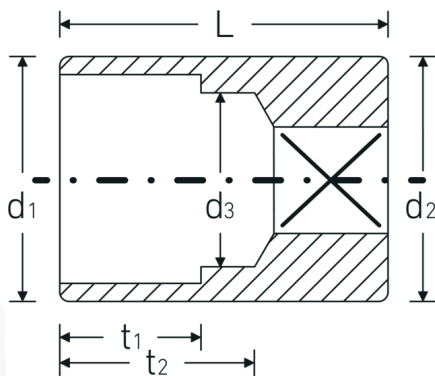

### 40aD

Product no. **01530020**  
 GTIN **4018754001538**  
 Model **40 AD 5/16**

**Label.** 1/4 " Sockets Spanner size 5/16" L.23mm

- Features.**
- ASME B 107.1, Fed. Spec. GGG-W-641, SAE AS 954-E (test values)
  - HPQ® heavy-duty steel, chrome-plated

## Technical Drawing.

## Technical Attributes.

Drive profile bi-hex AS-Drive®  
 Internal square drive (inch) 1/4 "

## Logistics data.

Depth mm (IFS) 23  
 Width mm (IFS) 12

d1	11,6 mm	Height mm (IFS)	12
d2	11,6 mm	Length (packed, mm)	80
d3	7 mm	Width (packed, mm)	50
Length mm (L)	23 mm	Height (packed, mm)	20
Spanner size [inch]	5/16 "	Volume (packed, dm3)	0.08 dm3
t1	8 mm	Art. no.	01530020
t2	13,1 mm	Weight (gross, kg)	0,113
		Weight PAP (kg)	0,000
		Weight PVC (kg)	0,002
		GTIN	4018754001538
		Country of origin	GERMANY
		Region of origin	Nordrhein-Westfalen
		WEEE/ElektroG	nicht ear-pflichtig
		Customs tariff no.	82042000
		Packing standard	10
		Weight	11 g