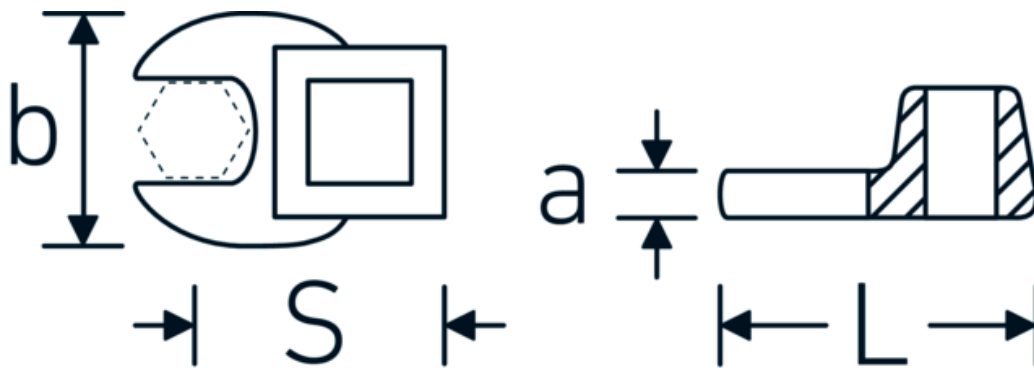

CROW-FOOT spanner

540

Product no. **02200022**
GTIN **4018754003587**
Model **540 22**

Label. 3/8 " CROW-FOOT spanner Spanner size 22mm L.44,5mm

Features.

- Chrome Alloy Steel, chrome plated
- Caution! Modified settings on torque wrench

Technical Drawing.

Technical Attributes.

a	6,3 mm
Internal square drive (inch)	3/8 "
Width mm (b)	41 mm
Length mm (L)	44,5 mm
S	24,2 mm
Width across flats [mm]	22 mm

Logistics data.

Depth mm (IFS)	45
Width mm (IFS)	40
Height mm (IFS)	18
Length (packed, mm)	45
Width (packed, mm)	40
Height (packed, mm)	18
Volume (packed, dm3)	0.0324 dm3

Variants.

Art. no.	Model no. (ERP)	Description	GTIN
01200008	540 8	1/4 " CROW-FOOT spanner Spanner size 8mm L.25,5mm	4018754149117
01200009	540 9	1/4 " CROW-FOOT spanner Spanner size 9mm L.25,5mm	4018754149124
01200010	540 10	1/4 " CROW-FOOT spanner Spanner size 10mm L.25,5mm	4018754149131
02200011	540 11	3/8 " CROW-FOOT spanner Spanner size 11mm L.32mm	4018754149414
02200012	540 12	3/8 " CROW-FOOT spanner Spanner size 12mm L.34,3mm	4018754003495
02200013	540 13	3/8 " CROW-FOOT spanner Spanner size 13mm L.34,3mm	4018754003501
02200014	540 14	3/8 " CROW-FOOT spanner Spanner size 14mm L.37,7mm	4018754003518
02200015	540 15	3/8 " CROW-FOOT spanner Spanner size 15mm L.37,7mm	4018754003525
02200016	540 16	3/8 " CROW-FOOT spanner Spanner size 16mm L.37,7mm	4018754003532
02200017	540 17	3/8 " CROW-FOOT spanner Spanner size 17mm L.42,5mm	4018754003549
02200018	540 18	3/8 " CROW-FOOT spanner Spanner size 18mm L.42,5mm	4018754003556
02200019	540 19	3/8 " CROW-FOOT spanner Spanner size 19mm L.42,5mm	4018754003563
02200020	540 20	3/8 " CROW-FOOT spanner Spanner size 20mm L.42,4mm	4018754141067
02200021	540 21	3/8 " CROW-FOOT spanner Spanner size 21mm L.44,5mm	4018754003570