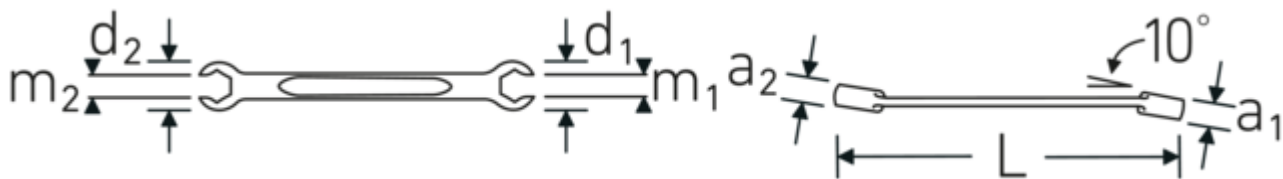

Double-ended ring spanner OPEN RING, angled, metric, hex

OPEN RING 24

Product no. **41080911**
GTIN **4018754021895**
Model **OPEN RING 24 9 x 11**

Label. Double-ended ring spanner, angled Spanner size 9 mm L.155mm

- Features.**
- hexagon
 - DIN 3118/ISO 3318
 - Chrome Alloy Steel, chrome plated

Advantages.

With hexagon

Technical Drawing.

Technical Attributes.

a1	8,5 mm
a2	9 mm
Drive profile	hex AS-Drive®
d1	18,5 mm
d2	21,5 mm

Logistics data.

Depth mm (IFS)	150
Width mm (IFS)	22
Height mm (IFS)	11
Length (packed, mm)	152
Width (packed, mm)	55

DIN	DIN 3118 / ISO 3318	Height (packed, mm)	42
Length mm (L)	155 mm	Volume (packed, dm³)	0.35112 dm ³
m1	6,7 mm	Art. no.	41080911
m2	8,6 mm	Weight (gross, kg)	0,540
Spanner width 1 [mm]	9 mm	Weight PAP (kg)	0,000
Ring position	10 °	Weight PVC (kg)	0,008
Spanner width 2 [mm]	11 mm	GTIN	4018754021895
		Country of origin	GERMANY
		Region of origin	Nordrhein-Westfalen
		WEEE/ElektroG	nicht ear-pflichtig
		Customs tariff no.	82041100
		Packing standard	10
		Weight	54 g

Variants.

Art. no.	Art. no. (ERP)	Description	GTIN
41080810	OPEN RING 24 8 x 10	Double-ended ring spanner, angled Spanner size 8 mm L.145mm	4018754021888
41080911	OPEN RING 24 9 x 11	Double-ended ring spanner, angled Spanner size 9 mm L.155mm	4018754021895
41081011	OPEN RING 24 10 x 11	Double-ended ring spanner, angled Spanner size 10 x 11 mm L.155mm	4018754021901
41081012	OPEN RING 24 10 x 12	Double-ended ring spanner, angled Spanner size 10 x 12 mm L.160mm	4018754021918
41081113	OPEN RING 24 11 x 13	Double-ended ring spanner, angled Spanner size 11 x 13 mm L.170mm	4018754021925
41081214	OPEN RING 24 12 x 14	Double-ended ring spanner, angled Spanner size 12 x 14 mm L.180mm	4018754021932