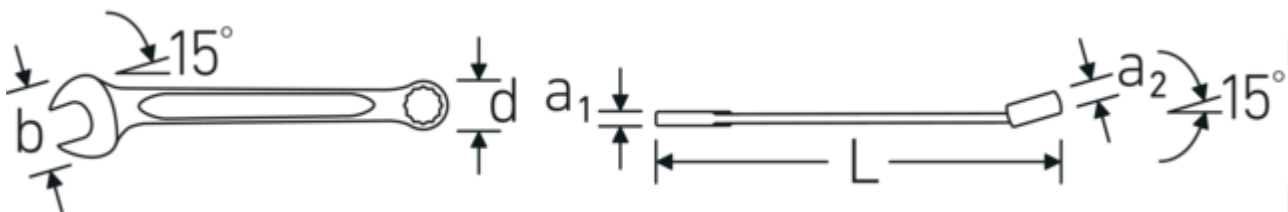

Technologies and features.

Double T-profile

Our combination and ring wrenches have an additional recess in the middle of the tool. Similar to the principle of a double T-beam, this provides a tremendous load capacity and maximum strength whilst reducing weight.

Offset Shaft Design

STAHLWILLE wrenches are reinforced between the jaw and shaft, as this is where the greatest forces are exerted. The special design strengthens the stress zones, thus reducing the risk of breakage to a minimum.

Technical Attributes.

a1	5,3 mm
a2	8,5 mm
Drive profile	bi-hex AS-Drive®
Width mm (b)	30 mm
d	19,1 mm
DIN	DIN 3113 Form A / ISO 7738 Form A
Length mm (L)	160 mm
Jaw angle	15 °
Wrench width 1 [mm]	13 mm
Ring position	15 °

Wrench width 2 [mm]	13 mm	GTIN	4018754018789
t	10 mm	Country of origin	GERMANY
		Region of origin	Nordrhein-Westfalen
		WEEE/ElektroG	nicht ear-pflichtig
		Customs tariff no.	82041100
		Packing standard	10
		Weight	57 g