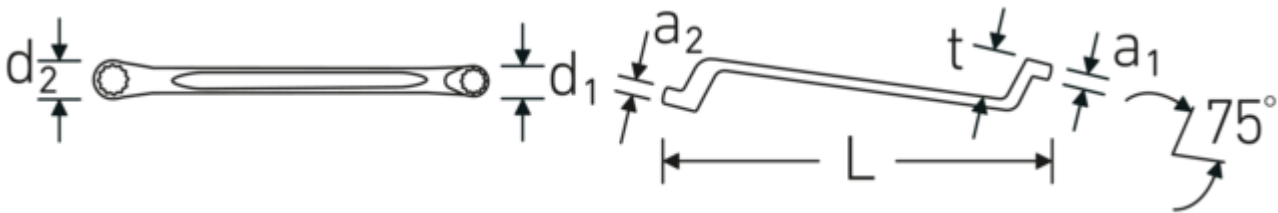

Double ring wrench
StahlwilleSTABIL®, inch, deep offset

StahlwilleSTABIL® 20a

Product no. **41441620**
GTIN **4018754022410**
Model **20a 1/4 x 5/16**

Label. Double ring wrench Wrench size 1/4 x 5/16 " L.180mm

Technical Drawing.

Technical Attributes.

a1	7 mm
a2	7 mm
Drive profile	bi-hex AS-Drive®
d1	11,8 mm
d2	13,1 mm
Length mm (L)	180 mm
Ring position	75 °
Wrench width 1 [inch]	1/4 "
Wrench width s 2 [inch]	5/16 "
t	20 mm

Logistics data.

Depth mm (IFS)	185
Width mm (IFS)	14
Height mm (IFS)	22
Length (packed, mm)	203
Width (packed, mm)	67
Height (packed, mm)	37
Volume (packed, dm3)	0.503237 dm3
Product no.	41441620
Weight (gross, kg)	0,550
Weight PAP (kg)	0,000
Weight PVC (kg)	0,009
GTIN	4018754022410

Country of origin	GERMANY
Region of origin	Nordrhein-Westfalen
WEEE/ElektroG	nicht ear-pflichtig
Customs tariff no.	82041100
Packing standard	10
Weight	55 g

Variants.

Product no.	Art. no. (ERP)	Description	GTIN
41441620	20a 1/4 x 5/16	Double ring wrench Wrench size 1/4 x 5/16 " L.180mm	4018754022410
41442428	20a 3/8 x 7/16	Double ring wrench Wrench size 3/8 x 7/16 " L.200mm	4018754022427
41443234	20a 1/2 x 9/16	Double ring wrench Wrench size 1/2 x 9/16 " L.220mm	4018754022441
41443436	20a 9/16 x 5/8	Double ring wrench Wrench size 9/16 " L.245mm	4018754022458
41443538	20a 19/32 x 11/16	Double ring wrench Wrench size 19/32 " L.255mm	4018754022465
41443640	20a 5/8 x 3/4	Double ring wrench Wrench size 5/8 " L.270mm	4018754022489
41443842	20a 11/16 x 13/16	Double ring wrench Wrench size 11/16 x 13/16 " L.300mm	4018754022502
41444044	20a 3/4 x 7/8	Double ring wrench Wrench size 3/4 x 7/8 " L.300mm	4018754022519
41444142	20a 25/32 x 13/16	Double ring wrench Wrench size 25/32 " L.300mm	4018754022526
41444446	20a 7/8 x 15/16	Double ring wrench Wrench size 7/8 " L.330mm	4018754022540
41444648	20a 15/16 x 1	Double ring wrench Wrench size 15/16 " L.330mm	4018754022557
41445258	20a 1 1/8 x 1 5/16	Double ring wrench Wrench size 1 1/8 x 1 5/16 " L.365mm	4018754022588