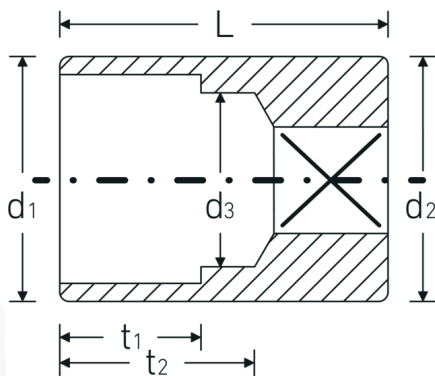

Sockets

40aD

Product no. **01530016**
GTIN **4018754001514**
Model **40 AD 1/4**

Label. 1/4 " Sockets Spanner size 1/4" L.23mm

Features.

- ASME B 107.1, Fed. Spec. GGG-W-641, SAE AS 954-E (test values)
- HPQ® heavy-duty steel, chrome-plated

Advantages.

ASME B 107.1, Fed. Spec. GGG-W-641, SAE AS 954-E (test values).

Technical Drawing.

Technical Attributes.

Drive profile bi-hex AS-Drive®
Internal square drive (inch) 1/4 "

Logistics data.

Depth mm (IFS) 23
Width mm (IFS) 11

d1	9,4 mm	Height mm (IFS)	11
d2	10,7 mm	Length (packed, mm)	90
d3	5,5 mm	Width (packed, mm)	40
Length mm (L)	23 mm	Height (packed, mm)	12
Spanner size [inch]	1/4 "	Volume (packed, dm3)	0.0432 dm3
t1	6 mm	Art. no.	01530016
t2	15 mm	Weight (gross, kg)	0,085
		Weight PAP (kg)	0,000
		Weight PVC (kg)	0,002
		GTIN	4018754001514
		Country of origin	GERMANY
		Region of origin	Nordrhein-Westfalen
		WEEE/ElektroG	nicht ear-pflichtig
		Customs tariff no.	82042000
		Packing standard	10
		Weight	8 g

Variants.

Art. no.	Model no. (ERP)	Description	GTIN
01530034	40 AD 9/16	1/4 " Sockets Spanner size 9/16" L.24mm	4018754001583
01530032	40 AD 1/2	1/4 " Sockets Spanner size 1/2" L.23mm	4018754001576
01530028	40 AD 7/16	1/4 " Sockets Spanner size 7/16" L.23mm	4018754001569
01530024	40 AD 3/8	1/4 " Sockets Spanner size 3/8" L.23mm	4018754001552
01530022	40 AD 11/32	1/4 " Sockets Spanner size 11/32" L.23mm	4018754001545
01530020	40 AD 5/16	1/4 " Sockets Spanner size 5/16" L.23mm	4018754001538
01530018	40 AD 9/32	1/4 " Sockets Spanner size 9/32" L.23mm	4018754001521
01530016	40 AD 1/4	1/4 " Sockets Spanner size 1/4" L.23mm	4018754001514
01530014	40 AD 7/32	1/4 " Sockets Spanner size 7/32" L.23mm	4018754001507
01530012	40 AD 3/16	1/4 " Sockets Spanner size 3/16" L.23mm	4018754001491
01530010	40 AD 5/32	1/4 " Sockets Spanner size 5/32" L.23mm	4018754126965