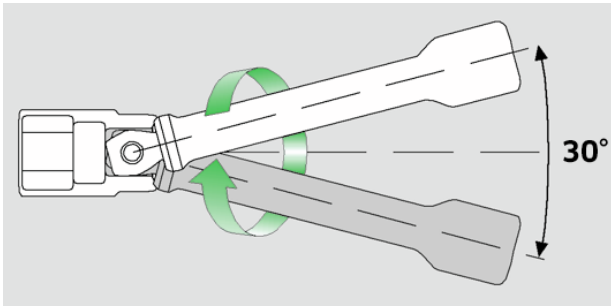

## Wobble-Drive extensions 3/8"

### 427W

Product no. **12010007**  
GTIN **4018754091119**  
Model **427W/3**

**Label.** 3/8 " Wobble-Drive extension L.76mm

## Technical Attributes.

External square drive (inch)	3/8
Internal square drive (inch)	3/8 "
d	17 mm
Size	3
Length mm (L)	76 mm

## Logistics data.

Depth mm (IFS)	76
Width mm (IFS)	17
Height mm (IFS)	17
Length (packed, mm)	80
Width (packed, mm)	80
Height (packed, mm)	18
Volume (packed, dm3)	0.1152 dm3
Product no.	12010007
Weight (gross, kg)	0,330
Weight PAP (kg)	0,000
Weight PVC (kg)	0,003
GTIN	4018754091119
Country of origin	GERMANY
Region of origin	Nordrhein-Westfalen
WEEE/ElektroG	nicht ear-pflichtig
Customs tariff no.	82042000