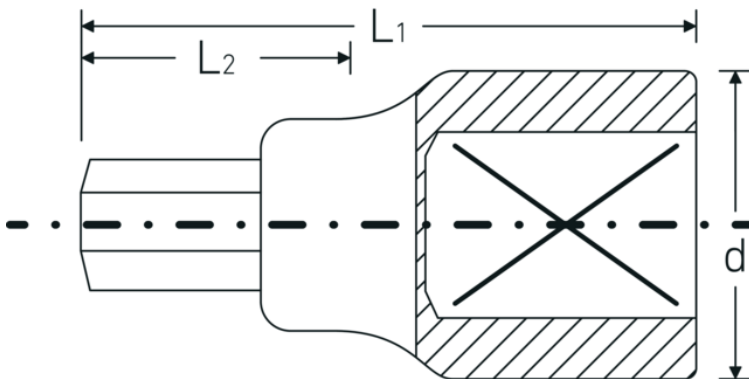

INHEX screwdriver sockets 3/4", metric

59

Product no. **05050017**
GTIN **4018754009299**
Model **59 17**

Label.

INHEX screwdriver socket 3/4 " 17mm L.80mm

Technical Drawing.

Technical Attributes.

Drive profile	hex
External hex drive (mm)	17 mm
Internal square drive (inch)	3/4 "
d	34,7 mm
DIN	DIN 7422
L1	80 mm
L2	25 mm

Logistics data.

Depth mm (IFS)	80
Width mm (IFS)	35
Height mm (IFS)	35
Length (packed, mm)	80
Width (packed, mm)	35
Height (packed, mm)	35
Volume (packed, dm ³)	0.098 dm ³
Product no.	05050017
Weight (gross, kg)	0,311

Weight PAP (kg)	0,000
Weight PVC (kg)	0,003
GTIN	4018754009299
Country of origin	GERMANY
Region of origin	Nordrhein-Westfalen
WEEE/ElektroG	nicht ear-pflichtig
Customs tariff no.	82042000
Packing standard	1
Weight	311 g

Variants.

Product no.	Model no. (ERP)	Description	GTIN
05050014	59 14	INHEX screwdriver socket 3/4 " 14mm L.80mm	4018754009282
05050017	59 17	INHEX screwdriver socket 3/4 " 17mm L.80mm	4018754009299
05050019	59 19	INHEX screwdriver socket 3/4 " 19mm L.80mm	4018754009305
05050022	59 22	INHEX screwdriver socket 3/4 " 22mm L.80mm	4018754132164