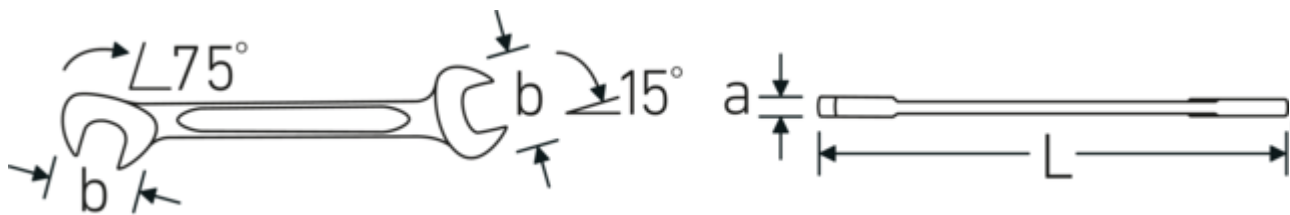

**Small double-open ended wrench  
ELECTRIC, inch**

**ELECTRIC 12a**

Product no. **40461616**  
GTIN **4018754019977**  
Model **ELECTRIC 12a 1/4**

**Label.** Double open-ended wrench, small Wrench size 1/4 " L.91mm

**Technical Drawing.**

**Technical Attributes.**

a	2 mm
Width mm (b)	14,7 mm
Length mm (L)	91 mm
Jaw angle	15/75 °
Wrench width 1 [inch]	1/4 "
Wrench width s 2 [inch]	1/4 "

**Logistics data.**

Depth mm (IFS)	91
Width mm (IFS)	15
Height mm (IFS)	2
Length (packed, mm)	100
Width (packed, mm)	40
Height (packed, mm)	11
Volume (packed, dm3)	0.044 dm3
Product no.	40461616
Weight (gross, kg)	0,094
Weight PAP (kg)	0,000
Weight PVC (kg)	0,003
GTIN	4018754019977