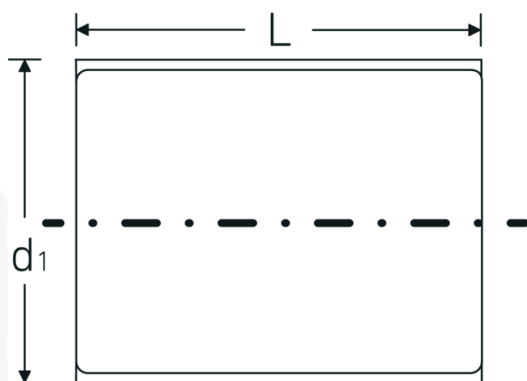

### 12179 VDE

Product no. 03370012  
GTIN 4018754253760  
Model 12179 VDE-12

**Label.** 1/2 " VDE socket Spanner size 12mm L.56mm

- Features.**
- HPQ® heavy-duty steel, chrome-plated
  - VDE insulated up to 1000 V
  - DIN EN 60900
  - Protective insulation according to IEC 900 - AC/1000 V AC/1000 V
  - Double hexagon AS-drive

## Technical Drawing.

## Technical Attributes.

<b>Drive profile</b>	bi-hex AS-Drive®
<b>Internal square drive (inch)</b>	1/2 "
<b>d1</b>	22 mm
<b>DIN</b>	DIN EN 60900
<b>Length mm (L)</b>	56 mm
<b>Width across flats [mm]</b>	12 mm