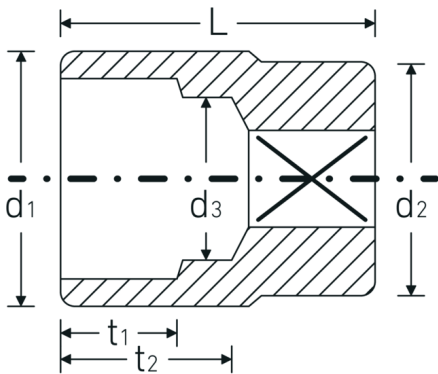

Sockets 3/4", inch

55a

Product no. **05410044**
GTIN **4018754009312**
Model **55 A 7/8**

Label.

3/4 " Socket Wrench size 7/8" L.51mm

Technical Drawing.

Technical Attributes.

| | |
|------------------------------|------------------|
| Drive profile | bi-hex AS-Drive® |
| Internal square drive (inch) | 3/4 " |
| d1 | 33 mm |
| d2 | 34,7 mm |
| d3 | 21 mm |
| Length mm (L) | 51 mm |
| Wrench size [inch] | 7/8 " |
| t1 | 18 mm |
| t2 | 24,5 mm |

Logistics data.

| | |
|----------------------|------------|
| Depth mm (IFS) | 52 |
| Width mm (IFS) | 38 |
| Height mm (IFS) | 38 |
| Length (packed, mm) | 85 |
| Width (packed, mm) | 61 |
| Height (packed, mm) | 40 |
| Volume (packed, dm3) | 0.2074 dm3 |
| Product no. | 05410044 |
| Weight (gross, kg) | 0,395 |